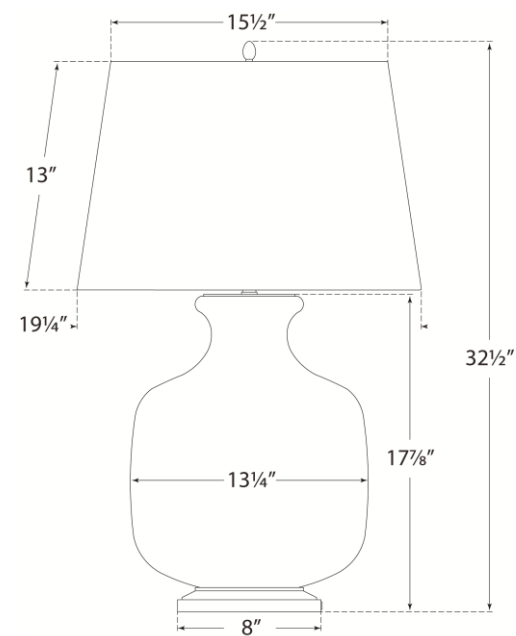

TEAR SHEET

Buatta Large Table Lamp

Item # CS 3652GSP-L

Designer: Christopher Spitzmiller

Height: 32.5"

Width: 19.25"

Base: 8" Round

Finishes: BSP, GSP

Shade Treatments: L

Shade Details: 15.5" s 19.25" x 13"

Socket: E26 Dimmer

Wattage: 100 A19

Weight: 15 Pounds

Front View