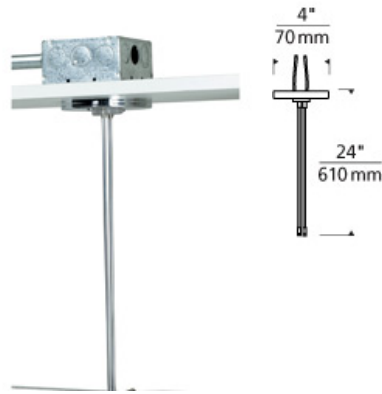

K A B L E L I T E

Kable Lite 4" Round Power Feed Canopy Single-Feed

DESCRIPTION

A single-feed canopy is mounted to a wall or ceiling adjacent to the Kable Lite run. It can be used anywhere in the run. It brings power to the Kable Lite run from a remote single-feed transformer (sold separately). The low-voltage leads from the remote transformer are connected to the canopy leads inside a standard junction box. The two leads from the canopy are 24" long and can be cut and bent in the field. To drop the Kable Lite system farther down from the ceiling, add a pair of hardware feeds (sold separately).

INSTALLATION

This product can mount to either a standard 4" square electrical box with round plaster ring or an octagon electrical box (not included).

OTHER

For use with a single-feed remote transformer (sold separately).

WEIGHT

0.7lb / 0.32kg ±

ORDERING INFORMATION

700KP4C24 SHAPE OR SIZE	LENGTH (A)	FINISH
4" ROUND	24"	B BLACK C CHROME S SATIN NICKEL W WHITE

TECH LIGHTING®

7400 Linder Avenue
Skokie, Illinois 60077

T 847.410.4400
F 847.410.4500