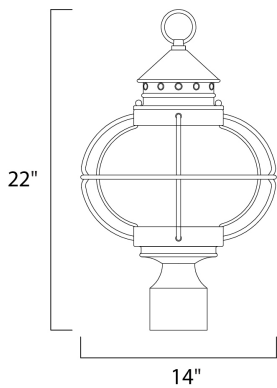

PRODUCT DESCRIPTION

Portsmouth is a traditional, early American style collection from Maxim Lighting International in Oil Rubbed Bronze finish with Seedy glass.

MEASUREMENTS

DIMENSION : 14" L x 14" W x 22" H
 HANGING WEIGHT : 1.17 lb