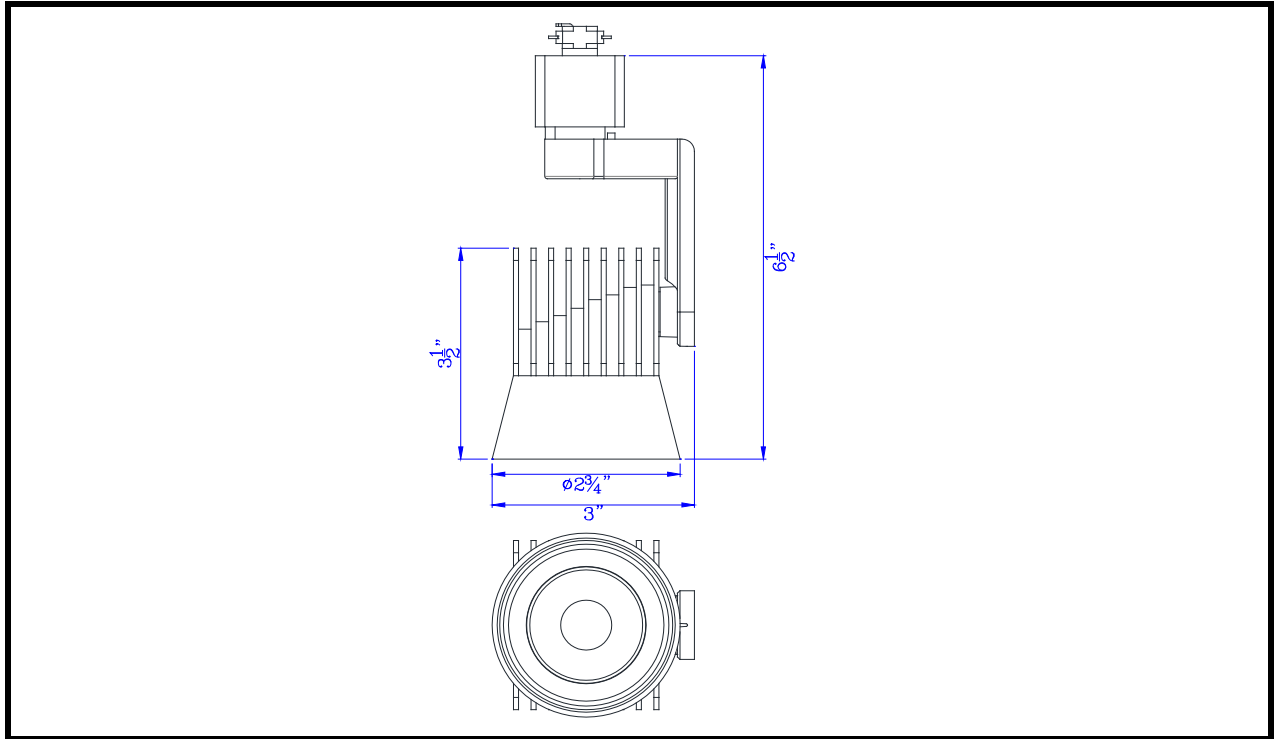

- Model No. :** HT-807  
**Description:** Dimmable Integrated LED Track Fixture  
**Material:** Metal  
**Finish :** White  
**Rotation :** 355 degree  
**Capability :** +90 degree from horizontal  
**Voltage :** 120V  
**Wattage :** 12W  
**Dimming:** Dimmable,DVCL-153P/SCL-153P/AYCL-153P/CTCL-153P/DVCL-253P/  
GT-150/GTJ-250M (ALL ARE LUTRON BRAND)  
**Color Temp:** 3000K  
**Lumen :** 840  
**CRI :** 85  
**Beam:** 38 degree  
**Efficacy:** 70  
**Rated Life :** 30,000 hours  
**Warranty:** Three Years  
**Certificate :**