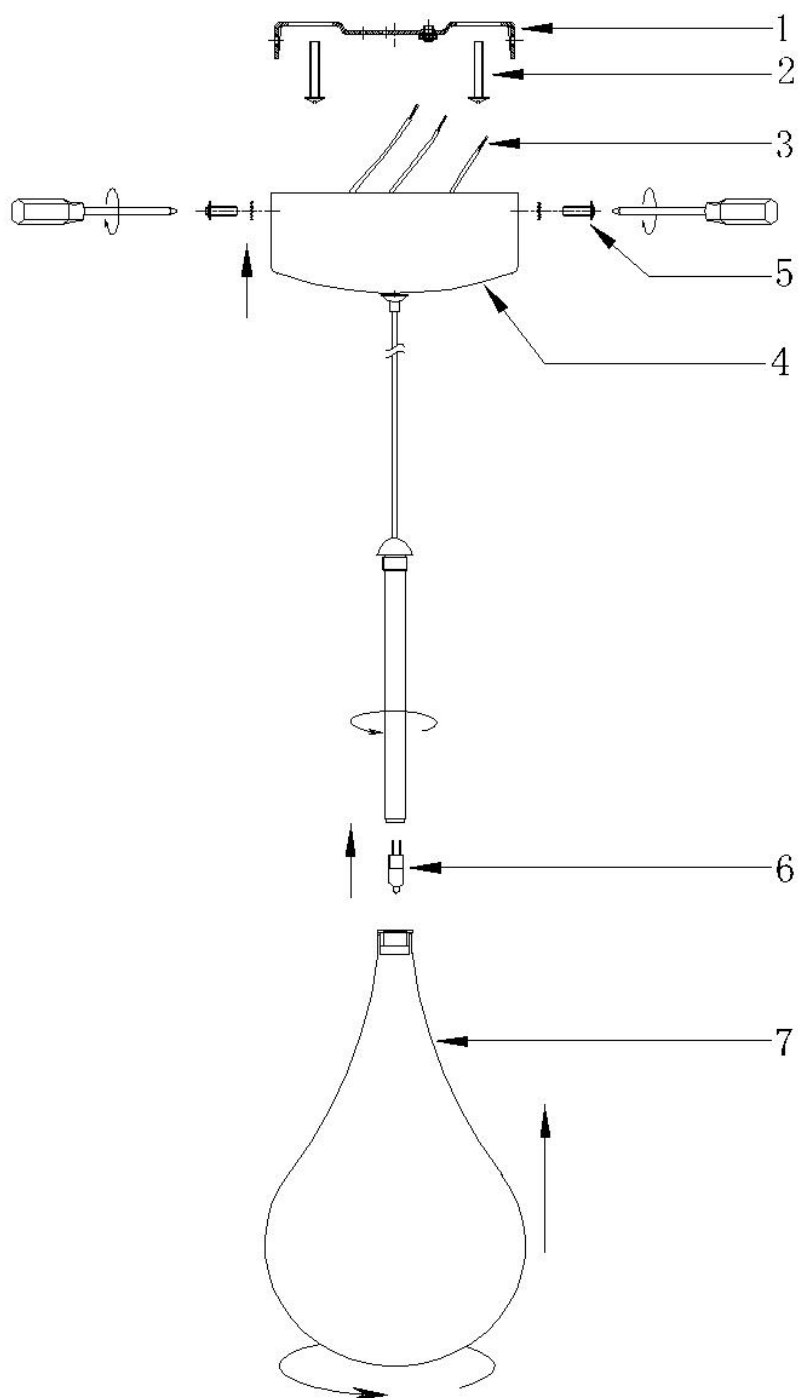

INSTALLATION INSTRUCTION

Item No.: E23111

FEATURE

Lamp Type: G4 MAX. 20W 12V ~
The lamp for indoor use only

INSTALLATION INSTRUCTION

Item No.: E23111-18

FEATURE

Lamp Type: G4 1*Max. 20W 12V~

The lamp can be only indoor used