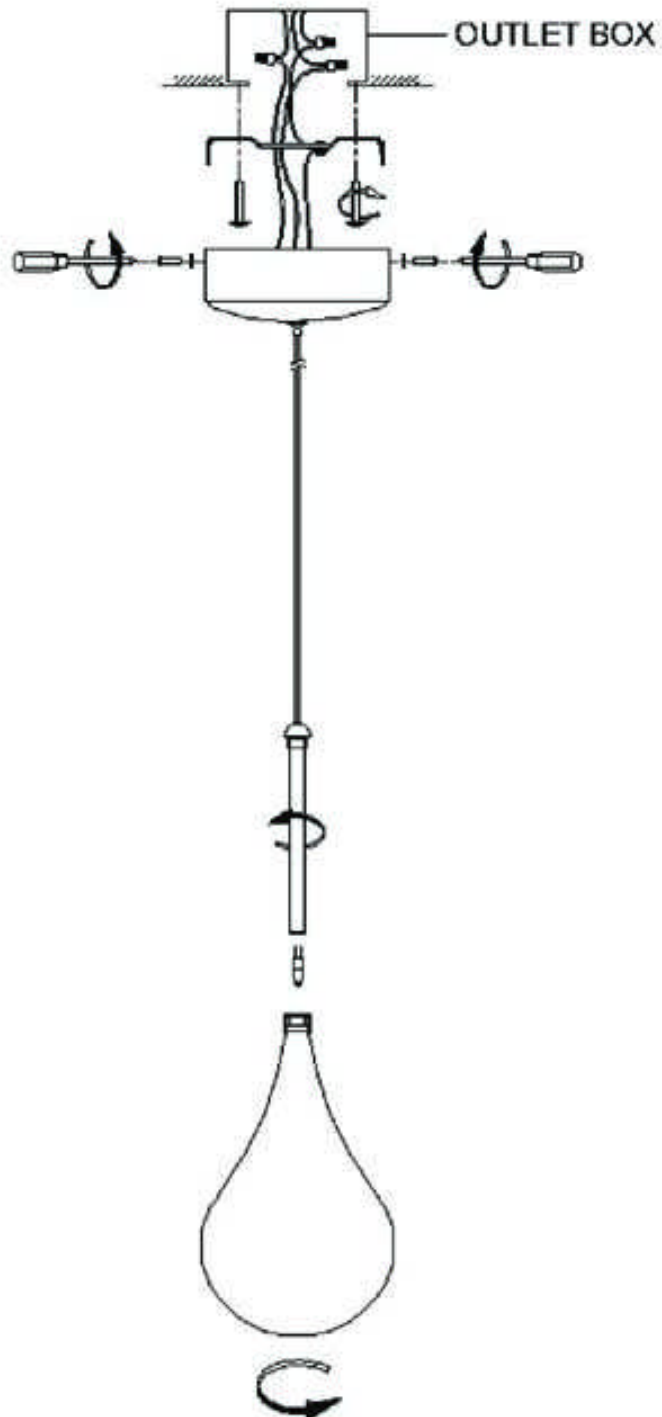

INSTALLATION INSTRUCTION

Item No.: E23111

FEATURE

Lamp Type: G4 MAX. 20W 12V ~
The lamp for indoor use only

INSTALLATION INSTRUCTION

Item No.: E23111-18

FEATURE

Lamp Type: G4 1*Max. 20W 12V~

The lamp can be only indoor used