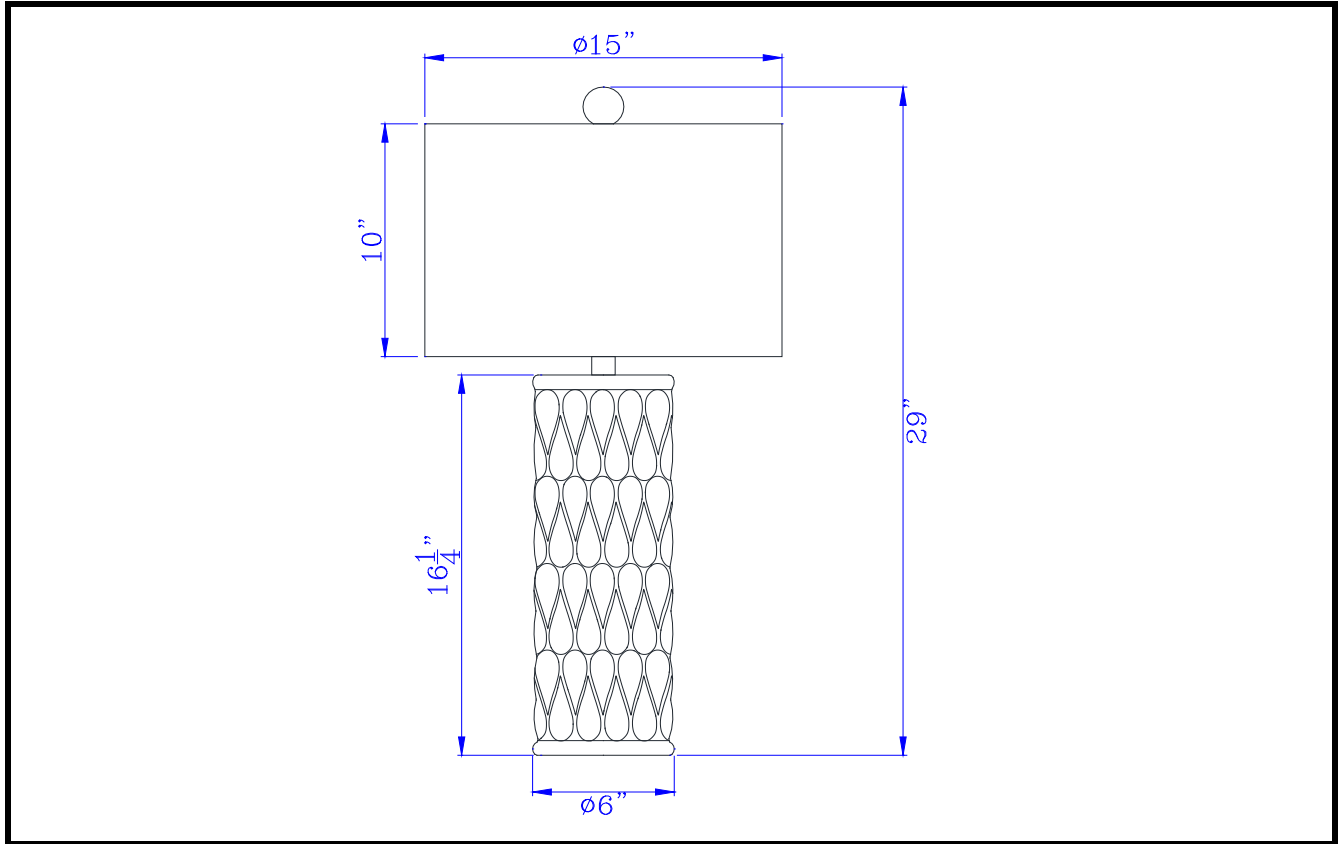

Model No: BO-2847TB-2
Description: Voula 100W on off ceramic table lamps (sold and priced as pairs)
Material: Ceramic
Finish : Grey
Height: 29"
Reach/Depth: 15"
Base Width: Dia.6"
Wattage : 100W
Socket : Medium Base (E26)
Switch: On/off
Bulb: Incandescent, CFL
Wire Length: 6'
Wire Color:
Shade No:
Material: Fabric
Shade size: 15"x15"x10"
Certificate : 