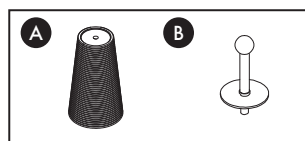

VONN Lighting
Model: VAT6101

Parts List

- A. Glass Shade x 1
- B. Glass Lock x 1

Fixture Diagram

Operating Instructions

Guide d'installation

VONN
CREATIVE INNOVATIONS

LED INFORMATIONS ET MISE EN GARDE