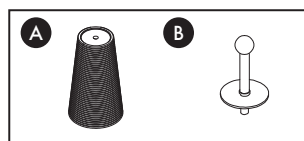

Liste des pièces

- A. Abat-jour en verre x 1
  B. Verrouillage en verre x 1