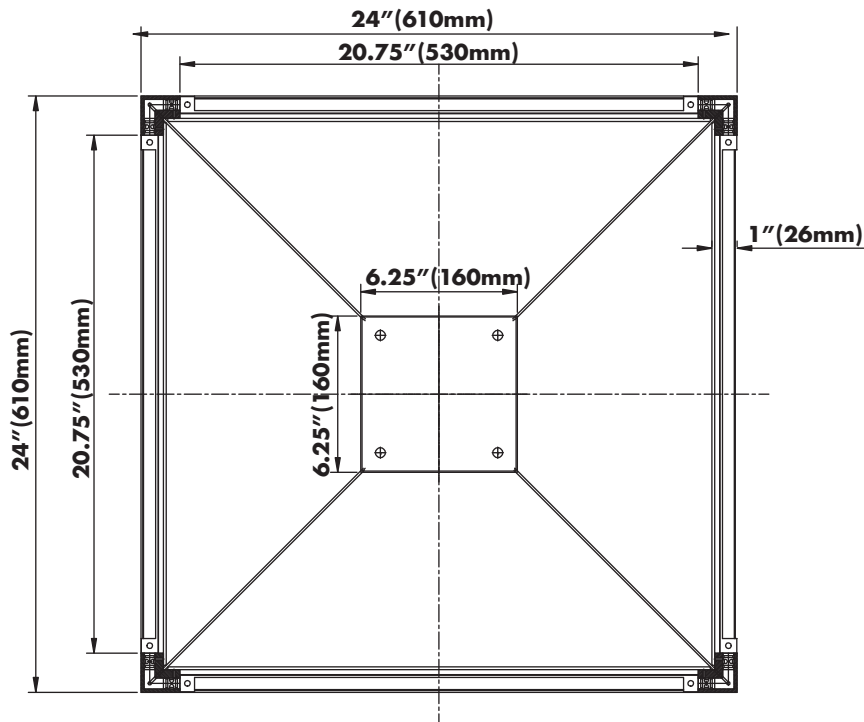

**SPECIFICATIONS**

• LUMENS	2966LM
• WATTS	47W
• VOLTAGE	120V
• CRI	90
• CCT	3000K
• IP RATED	DRY LOCATION
• MATERIAL	ALUMINUM / ACRYLIC
• FINISH	BLACK
• LIFETIME	50,000 HOURS
• DIMMABLE	YES
• SHADE SHAPE	SQUARE
• SHADE MATERIAL	ALUMINUM / ACRYLIC
• SHADE COLOR	BLACK
• WARRANTY	5-YEAR LIMITED

THE MEASUREMENTS ARE ROUNDED TO THE NEAREST 1/4"

**AVAILABLE FINISHES**