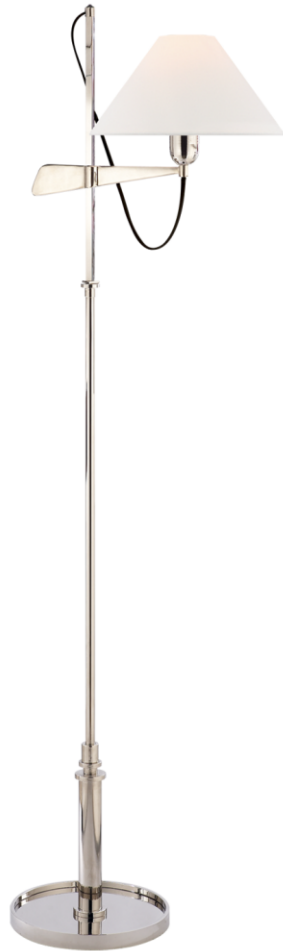

TEAR SHEET

Hargett Bridge Arm Floor Lamp

Item # SP 1505PN-L

Designer: J. Randall Powers

Height: 50" - 56.5"

Extension: 15.75"

Base: 10" Round

Finishes: BZ, HAB, PN

Shade Treatments: L, NP

Shade Details: 2.5" x 12" x 7.5"

Socket: E26 Dimmer

Wattage: 60 A19

Weight: 16 Pounds

Note: UL Only