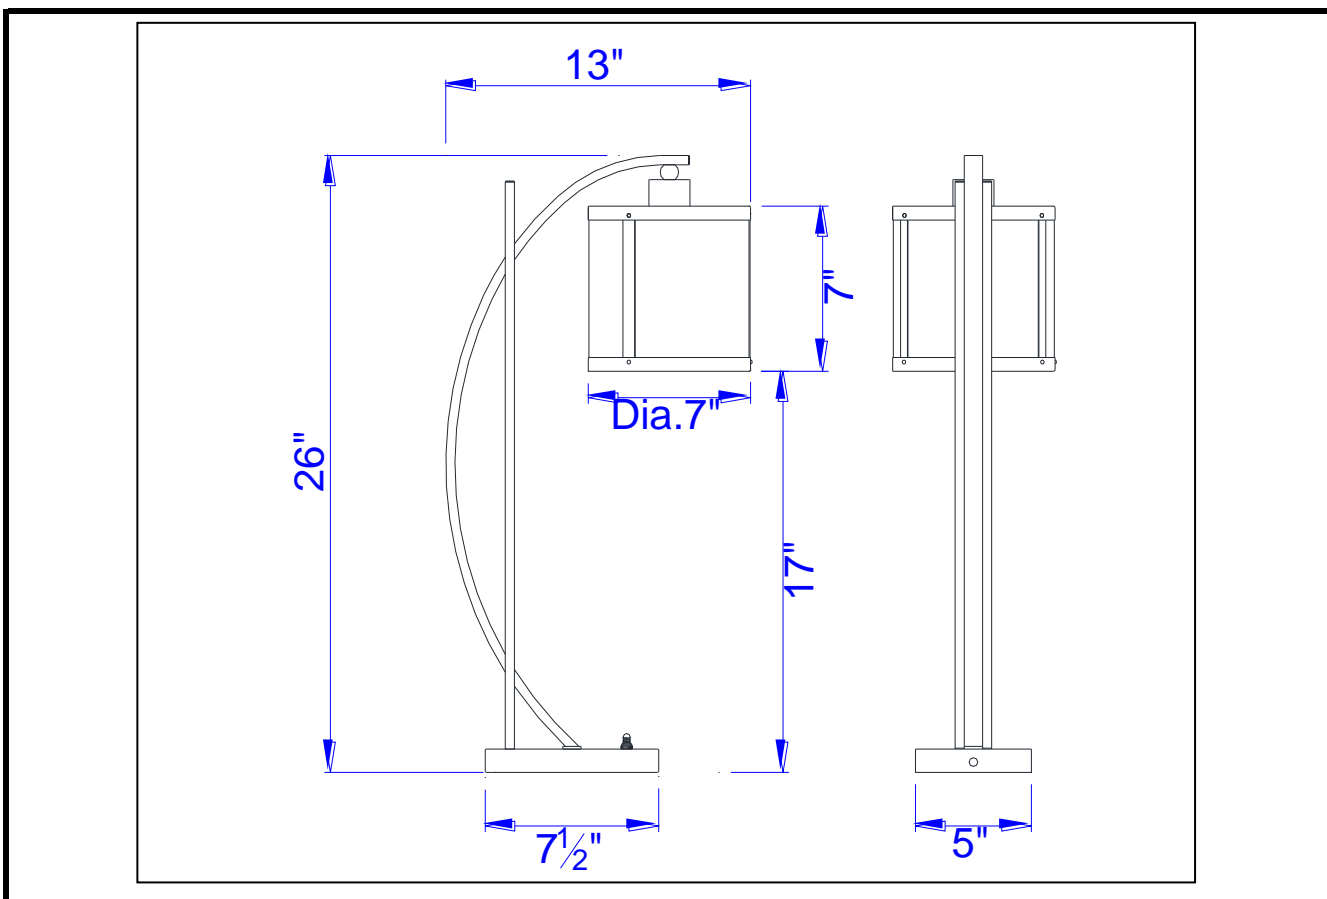

Project: _____

Catalog No.: _____

Lamp/Wattage: _____

Model No: BO-2320TB
Description: Tiffany Table Lamp
Material: Metal
Finish : Iron
Height: 26"
Base Width: 7 1/2"x5"
Wattage : 60W
Socket : Medium Base (E27)
Switch: On/off
Bulb: Incandescent, CFL
Wire Length: 6'
Wire Color: Black
Shade No:
Material: Tiffany
Shade size: Dia.7"xH7"
Certificate : 