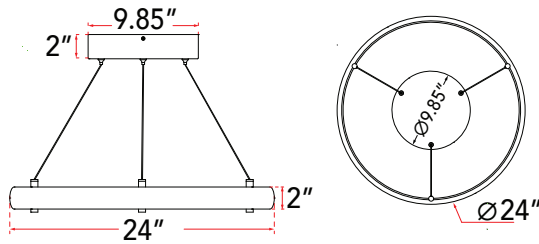

ABRA MODEL **10007PN-BZ**

Small Ring Pendant

FAMILY NAME **Sling**

UPC **00858083007849**

FIXTURE MATERIAL				FIXTURE DIMENSIONS IN INCHES										
Frame Material	Finishes Available	Diffuser Type	Diffuser Finish	Diameter	Height	o.a.h	Width	Length	Ext	Weight	ADA	Location	Rating	Compliance
Aluminum	BZ-Bronze TS-Titanium Silver	Acrylic	White	24	2	11 to 120	0.5	12		16		Ceiling Mount only	Dry Location	cETL
LAMPING										Compatible Dimmers		Junction Box Type		SUPPLIED
Lamp Type	Lamp qty	Wattage	Max Wattage	Base	Kelvin	CRI	Initial Lumen's	Delivered Lumen's	Voltage	0-10v		Standard 4 x 4 Octagon Box		10ft Cable
LED	1	55w	55w	Solid State Module	3000k	90+	4675	3273 estimated	120v	SPECIAL NOTES				