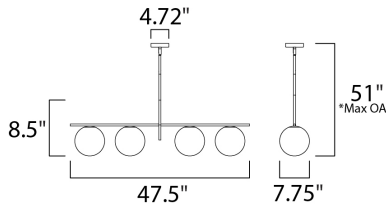

**MEASUREMENTS**

DIMENSION : 47.5" L x 7.75" W x 8.5" H  
 MAX OAH : 51" OAH  
 CANOPY : 4.72" W x 1" H x 4.72" L  
 HANGING WEIGHT : 12.13 lb

**LAMPING**

INPUT VOLTAGE : 120V  
 LUMENS : 0 Rated  
 BULB : 4 x 60W Incandescent E26 Medium , 240W Total  
 BULB INCLUDED : (Not Included)  
 DIMMABLE : Yes