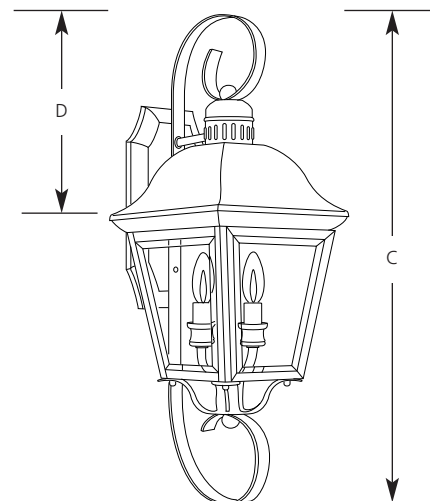

| Catalog No. | Finish | | Lamping | Dimensions (Inches) | | | |
|-------------|----------------|---------------|------------|---------------------|--------|--------|-------|
| | Antique Bronze | Oxford Silver | | A | B | C | D |
| P5687 | -20 | -44 | 1-100w A19 | 5-1/2 | 6-1/4 | 12-1/2 | 6-1/4 |
| P5688 | -20 | -44 | 2 (c) 60w | 7-1/2 | 8-1/4 | 21-1/4 | 7-1/2 |
| P5689 | -20 | -44 | 3 (c) 60w | 9-1/2 | 10-1/4 | 26-1/4 | 9-1/4 |

Specifications:

General

- Antique Bronze or Oxford Silver finishes
- Candle covers match fixture finish
- All brass construction
- Clear beveled glass panels
 - P5687: 4-1/2" ht., 4-3/16" top width, 3" bottom width
 - P5688: 6-1/4" ht., 6" top width, 4" bottom width
 - P5689: 7-13/16" ht., 7-15/16" top width, 4-7/8" bottom width
- Hinged door for relamping (P5687 relamps from below)
- Matching post and chain-hung units available

- Mounting strap for outlet box and cap nuts furnished
- P5687 back plate 4-3/4" W., 5-1/2" ht.
- P5688 back plate 4-3/4" W., 9" ht.
- P5689 back plate 5" W., 12" ht.

Electrical

- Medium based sockets
 - Porcelain with nickel plated brass screw shell
- Candelabra sockets
 - Phenolic sockets