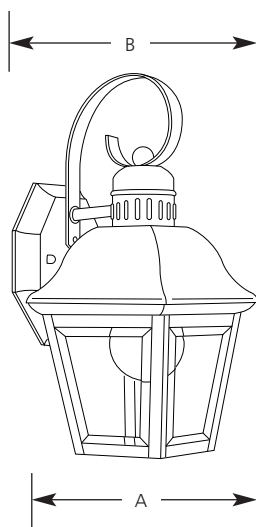

| Catalog No. | Finish | | Lamping | Dimensions (Inches) | | | |
|-------------|----------------|---------------|------------|---------------------|--------|--------|-------|
| | Antique Bronze | Oxford Silver | | A | B | C | D |
| P5687 | -20 | -44 | 1-100w A19 | 5-1/2 | 6-1/4 | 12-1/2 | 6-1/4 |
| P5688 | -20 | -44 | 2 (c) 60w | 7-1/2 | 8-1/4 | 21-1/4 | 7-1/2 |
| P5689 | -20 | -44 | 3 (c) 60w | 9-1/2 | 10-1/4 | 26-1/4 | 9-1/4 |

Specifications:

General

- Antique Bronze or Oxford Silver finishes
- Candle covers match fixture finish
- All brass construction
- Clear beveled glass panels
 - P5687: 4-1/2" ht., 4-3/16" top width, 3" bottom width
 - P5688: 6-1/4" ht., 6" top width, 4" bottom width
 - P5689: 7-13/16" ht., 7-15/16" top width, 4-7/8" bottom width
- Hinged door for relamping (P5687 relamps from below)
- Matching post and chain-hung units available

- Mounting strap for outlet box and cap nuts furnished
- P5687 back plate 4-3/4" W., 5-1/2" ht.
- P5688 back plate 4-3/4" W., 9" ht.
- P5689 back plate 5" W., 12" ht.

Electrical

- Medium based sockets
 - Porcelain with nickel plated brass screw shell
- Candelabra sockets
 - Phenolic sockets