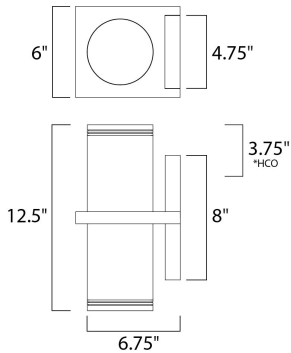

PRODUCT DESCRIPTION

Indirect exterior lighting not only provides illumination where you want but it also highlights the building structure for a beautiful architectural effect. Our collection of up and down lighting fixtures are available in both Architectural Bronze and Brushed Aluminum.

MEASUREMENTS

DIMENSION : 6" W x 12.5" H
BACK PLATE : 3.86" HCO
HANGING WEIGHT : 6.62 lb

LAMPING

LUMENS : 2,100 Rated (600 Del.)
BULB : 2 x 15W LED PCB Integrated , 30W Total
BULB INCLUDED : (Integrated)
DIMMABLE : Triac CL
CRI : 80 CRI
COLOR_TEMP : 3000K
LIGHTING_DIRECTION : Up/Down

FINISHES OPTION

- Architectural Bronze
- Brushed Aluminum

RATINGS

Wet Location

ADDITIONAL

INSTALL UP/DOWN: All
OPERATING TEMPERATURE:
-20°C (-4°F), 40°C (104°F)

PHOTOMETRIC: Report Found Online

Always consult a qualified electrician before installing any lighting product.