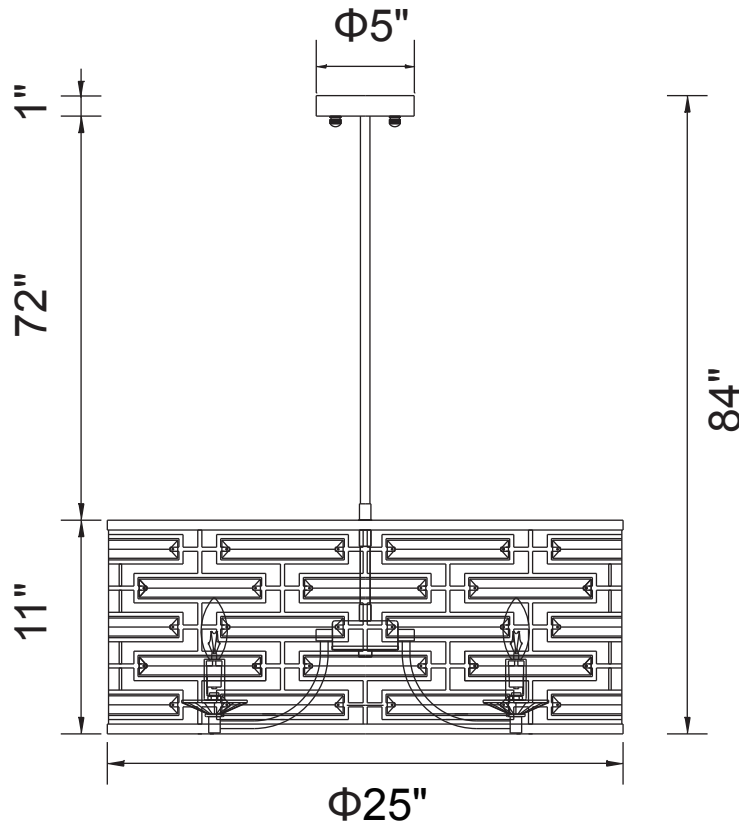

PROJECT: _____

FIXTURE TYPE: _____

LOCATION: _____

CONTACT/PHONE: _____

Item	9975P25-8-601
Collection	PETIA
Finish	Chrome
Glass	-----
Crystal	Clear
Input	120V AC,60HZ,AC

Shade	-----
Length/Dia.	25"
Width/Ext.	-----
Height	11"
Maximum	84"
Lumens	-----

Light Source	E12
Bulb Info.	8×60W
Included	-----
Dimmable	Yes
Color	-----
Weight	