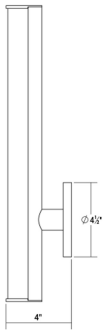

Project:

Bauhaus Columns LED Bath Bar Spec Sheet

SKU: 2501.23 Learn more at:
<https://sonnemanlight.com/bauhaus-columns-led-bath-bar>

Description: Strong modern columns of powerful LED light command a sophisticated and solid presence.

Type #:

Dimensions

Height:	18"
Width:	2.25"
Extends:	4"
Minimum Extension:	4
Maximum Extension:	4
Canopy/Backplate/Base:	4.5"
Size:	18"
Canopy/Backplate/Base Depth:	0.5

Electrical Specs

Bulb(s) Included?:	Yes
Bulb 1 Type:	Integral LED
Bulb Quantity:	1
Input Voltage:	120VAC
Wattage:	11
Initial Lumens:	1260
Delivered Lumens:	770
Color Temperature:	3000K
CRI:	90
Power Supply Type:	Driver
Power Supply Quantity:	1
Power Supply Location:	Outlet Box
Dimming Type:	TRIAC/ELV
Bulb Max Wattage:	11

Installation

Installation:	Licensed electrician required
Installation Orientation:	Vertical

Shipping

Carton 1 L x W x H:	21" X 9" X 9"
Carton 1 Gross Weight:	4 LBS

Shade

Shade 1 Material:	White Etched Glass
-------------------	--------------------