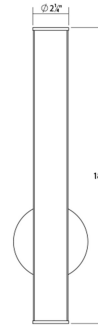

Project:

Bauhaus Columns LED Bath Bar Spec Sheet

SKU: 2501.23 Learn more at:
<https://sonnemanlight.com/bauhaus-columns-led-bath-bar>

Description: Strong modern columns of powerful LED light command a sophisticated and solid presence.

Type #:

Dimensions

Height:	18"
Width:	2.25"
Extends:	4"
Minimum Extension:	4
Maximum Extension:	4
Canopy/Backplate/Base:	4.5"
Size:	18"
Canopy/Backplate/Base Depth:	0.5

Electrical Specs

Bulb(s) Included?:	Yes
Bulb 1 Type:	Integral LED
Bulb Quantity:	1
Input Voltage:	120VAC
Wattage:	11
Initial Lumens:	1260
Delivered Lumens:	770
Color Temperature:	3000K
CRI:	90
Power Supply Type:	Driver
Power Supply Quantity:	1
Power Supply Location:	Outlet Box
Dimming Type:	TRIAC/ELV
Bulb Max Wattage:	11

Installation

Installation:	Licensed electrician required
Installation Orientation:	Vertical

Shipping

Carton 1 L x W x H:	21" X 9" X 9"
Carton 1 Gross Weight:	4 LBS

Shade

Shade 1 Material:	White Etched Glass
-------------------	--------------------