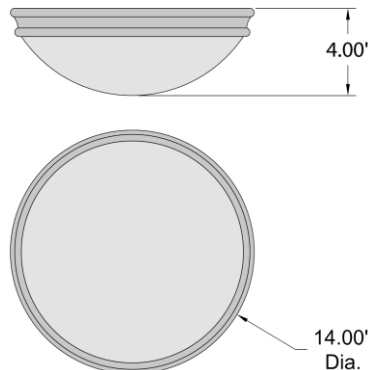

Stock Code: **20726-ORB/OPL**

Collection: Atom

PRODUCT INFORMATION

Base: 20726 Parent: 20726
Mounting Type: Ceiling UPC: 641594003161
Finish: Oil Rubbed Bronze
Diffuser: Opal

PRODUCT MEASUREMENTS

FIXTURE	BACKPLATE / CANOPY
Length:	Length
Width:	Width:
Diameter 14"	Diameter:
Height: 4"	Height: 1.75"
Extension:	
Overall Height:	

TECHNICAL SPECIFICATIONS

SPECIFICATIONS

Frame Material: Steel
Diffuser Material: Glass
Lamping Type: E-26 (Incandescent) Jbox: Standard
Lamping Base: E-26 Lamp Wattage: 60 W
Lamp Quantity: 3 Total Wattage: 180 W
Voltage: 120v Lamps Included: No

Additional Notes:

Custom Finish 5 Piece Minimum Order Quantity

Project Name: _____

Location: _____

Type: _____

Quantity: _____

Notes: _____

LINE DRAWING

IES FILE

In addition to Access Lighting's purchase and warranty terms and conditions, by signing below or placing an order, you agree that you are authorized to bind the entity placing any order and acknowledge the following: All of sizes and measurements are approximate and all images are for illustrative purposes only. In the event of an inconsistency, the "Product Measurements" section controls. There also may be slight differences in the colors and designs compared to the displayed and printed images.