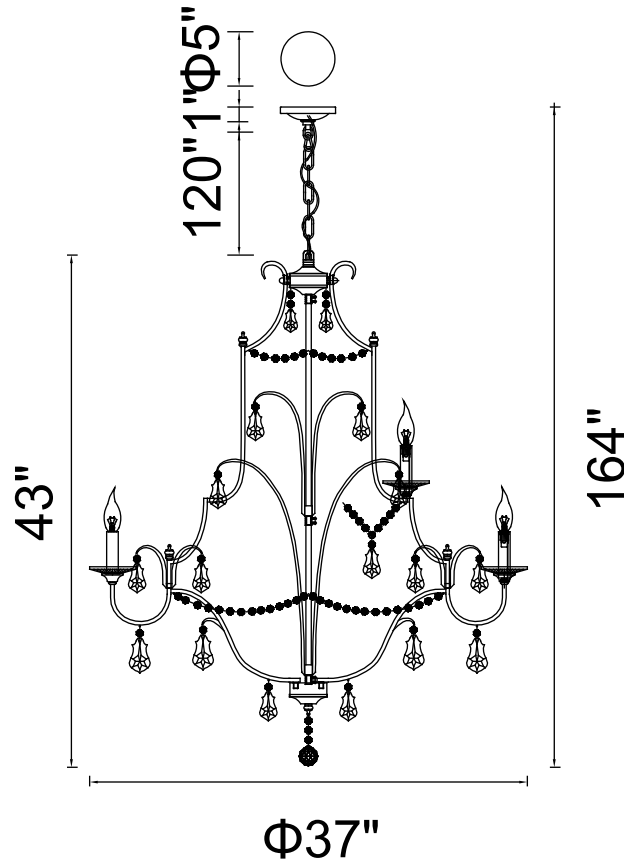

PROJECT: _____

FIXTURE TYPE: _____

LOCATION: _____

CONTACT/PHONE: _____

Item	9836P37-12-125
Collection	ELECTRA
Finish	Oxidized Bronze
Glass	-----
Crystal	-----
Input	120V AC,60HZ,AC

Shade	-----
Length/Dia.	37"
Width/Ext.	-----
Height	43"
Maximum	164"
Lumens	-----

Light Source	E12
Bulb Info.	12×60W
Included	-----
Dimmable	Yes
Color	-----
Weight	