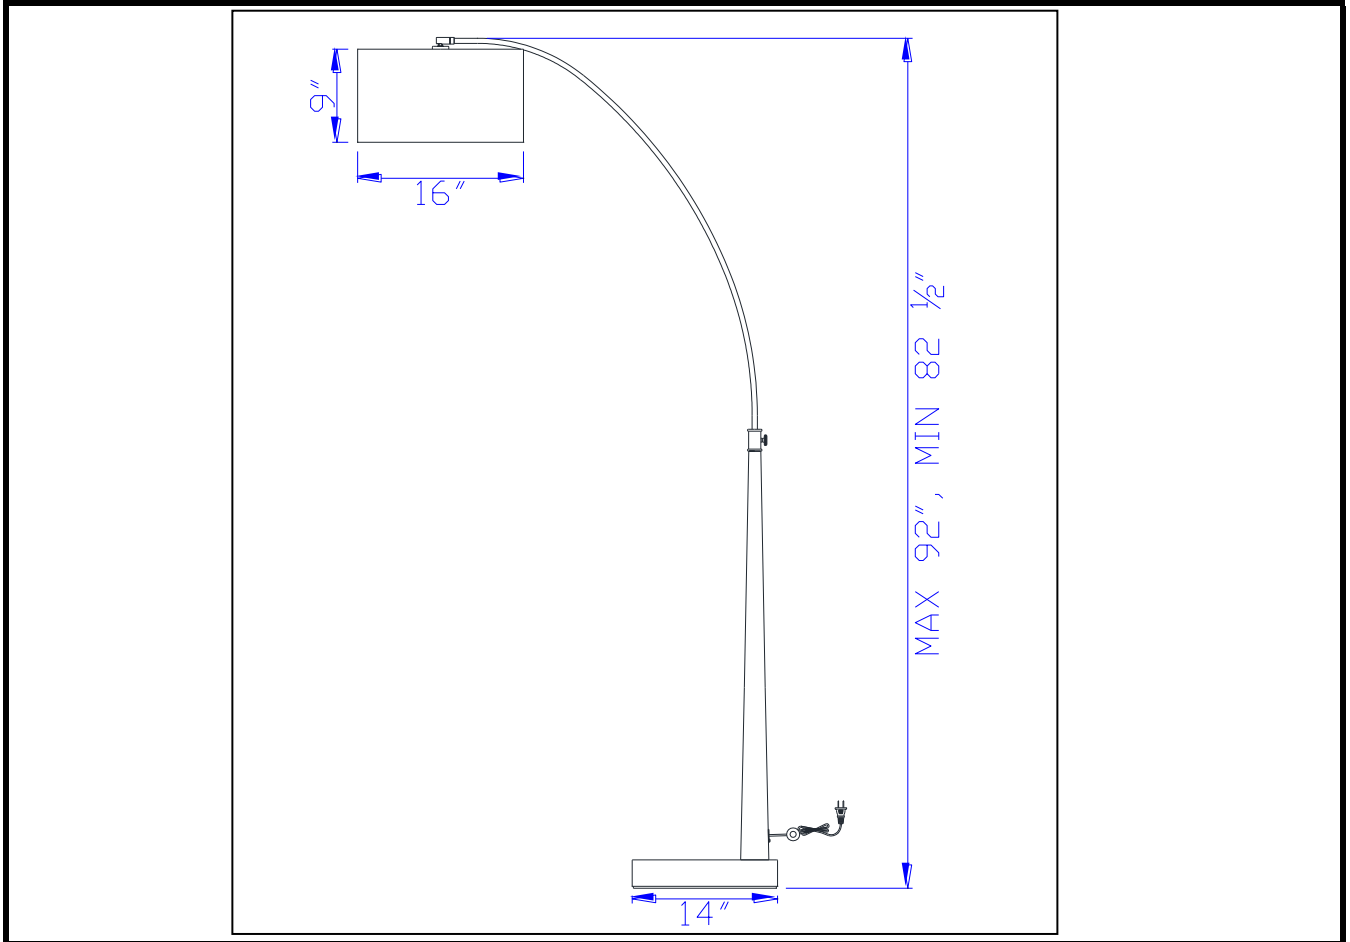

Project: _____

Catalog No.: _____

Lamp/Wattage: _____

Drawing:

- Model No:** BO-2029
- Description:** Metal Arc Floor Lamp with Vacuum PVC Plated Shade On/Off Foot Switch
- Material:** Metal
- Finish :** BS (Brushed Steel)/Wood
- Height:** Max 92"
- Base Width:** 14"
- Wattage :** 150W
- Socket :** Medium Base (E27)
- Switch:** On/Off foot
- Bulb:** Incandescent, CFL
- Wire Length:** 6'
- Wire Color:** Silver
- Shade No:** SH-1233
- Material:** PVC Plated
- Shade size:** 16"x16"x9"