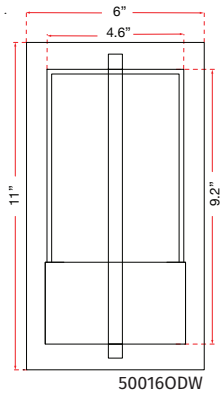

ABRA MODEL 500160DW-316ST **Wet Location 316 Stainless Steel Wall Fixture**
FAMILY NAME Neutron **UPC** 00810035190832

500160DW

FIXTURE MATERIAL				FIXTURE DIMENSIONS IN INCHES										
Frame Material	Finishes Available	Diffuser Type	Diffuser Finish	Diameter	Height	o.a.h	Width	Length	Ext	Weight	ADA	Location	Rating	Compliance
Steel	316STS-Stainless Steel SL-Silica,MB-Matt Black	Glass	Frosted		11	11	6		3.5	5	Compliant	Wall Mount only	Wet Location	cETLus
LAMPING										Compatible Dimmers		Junction Box Type		SUPPLIED
Lamp Type	Lamp qty	Wattage	Max Wattage	Base	Kelvin	CRI	Initial Lumen's	Delivered Lumen's	Voltage			Standard 4 x 4 Octagon Box		
LED	1	12w	12w	Solid State Module	3000k	90+	1020	714 estimated	120v					
SPECIAL NOTES														