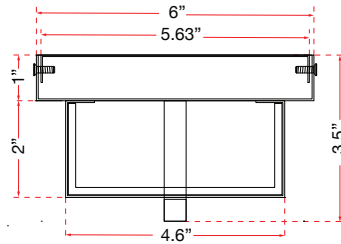

ABRA MODEL 500160DW-316ST **Wet Location 316 Stainless Steel Wall Fixture**
FAMILY NAME Neutron **UPC** 00810035190832

500160DW

FIXTURE MATERIAL				FIXTURE DIMENSIONS IN INCHES										
Frame Material	Finishes Available	Diffuser Type	Diffuser Finish	Diameter	Height	o.a.h	Width	Length	Ext	Weight	ADA	Location	Rating	Compliance
Steel	316STS-Stainless Steel SL-Silica,MB-Matt Black	Glass	Frosted		11	11	6		3.5	5	Compliant	Wall Mount only	Wet Location	cETLus
LAMPING										Compatible Dimmers		Junction Box Type		SUPPLIED
Lamp Type	Lamp qty	Wattage	Max Wattage	Base	Kelvin	CRI	Initial Lumen's	Delivered Lumen's	Voltage			Standard 4 x 4 Octagon Box		
LED	1	12w	12w	Solid State Module	3000k	90+	1020	714 estimated	120v					
SPECIAL NOTES														