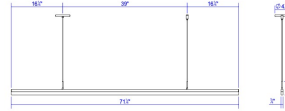

### Dimensions

Height:	1.75"
Width:	71.5"
Length:	0.75"
Canopy/Backplate/Base:	4.5"
Hanging Details:	6' Adjustable Cord
Size:	72"
Canopy/Backplate/Base Height:	0.5"