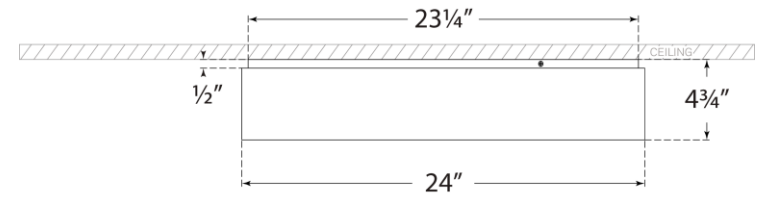

## Shaw Extra Large Flush Mount

Item # S 4044WHT

Designer: Studio VC

Height: 4.75"

Width: 24"

Canopy: 23.25" Round

Finishes: BLK, BSL, G, WHT

Glass Options: WG

Socket: Dedicated LED

Wattage: 60w (7200lm)

Weight: 25 Pounds

Front View

Top View