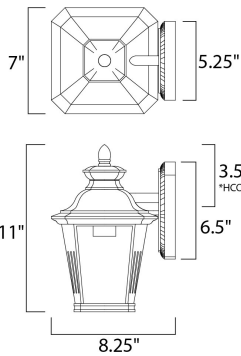

PRODUCT DESCRIPTION

Knoxville is an updated take on the traditional lantern style. Finished in Bronze and with the option of Clear or Frosted glass, our Incandescent version is sure to wow.