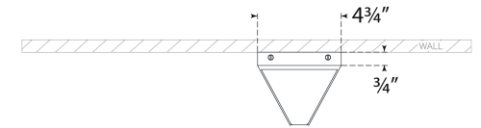

Finishes: AB, BZ, PN

Glass Options: FG

Socket: Dedicated LED

Wattage: 18w (1600lm)

Weight: 11 Pounds

Note: UL Only

Top View

Side View