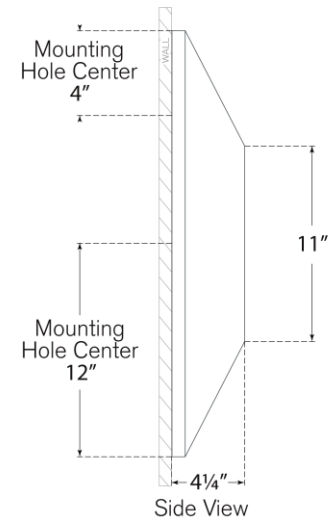

TEAR SHEET

Stretto 24" Sconce

Item # KW 2723AB-FG

Designer: Kelly Wearstler

Height: 24"

Width: 4.75"

Extension: 4.25"

Backplate: 4.75" x 24" Rectangle

Finishes: AB, BZ, PN

Glass Options: FG

Socket: Dedicated LED

Wattage: 18w (1600lm)

Weight: 11 Pounds

Note: UL Only

Top View

Side View

Front View