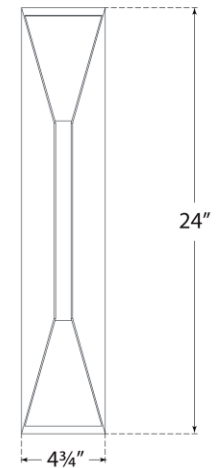

TEAR SHEET

Stretto 24" Sconce

Item # KW 2723AB-FG

Designer: Kelly Wearstler

Height: 24"

Width: 4.75"

Extension: 4.25"

Backplate: 4.75" x 24" Rectangle

Finishes: AB, BZ, PN

Glass Options: FG

Socket: Dedicated LED

Wattage: 18w (1600lm)

Weight: 11 Pounds

Note: UL Only

Top View

Side View

Front View