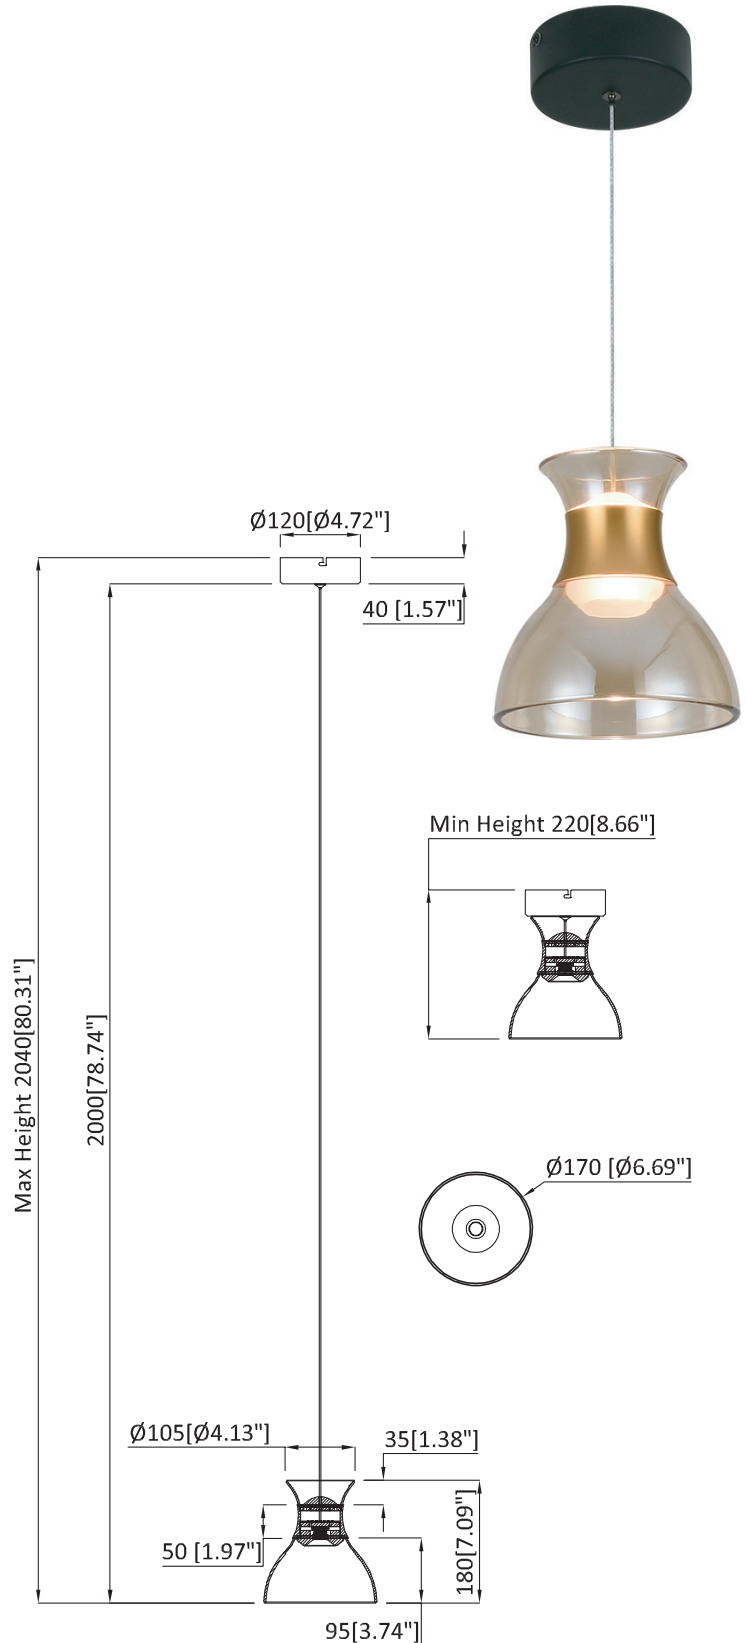

LED Pendant By VONN Lighting

VAP2301BL

PROJECT:

TYPE:

CATALOG #:

DATE:

Product Description

Palermo VAP2301BL 7" Up-Down 1-Light Integrated LED Black Pendant Lighting Fixture with Glass Shade.

Specifications

- Lumens: **640.7 L**
- Watts: **10.72 W**
- Voltage: **100-277V**
- CRI: **90**
- CCT: **3000K**
- Dry Location: **IP20**
- Diffuser: **PC**
- Material: **Aluminum, Glass**
- Finish: **Black & Antique Brass**
- Lifetime: **50,000 Hours**
- Transformer: **Not Required**
- ETL: **Listed**
- Warranty: **5-Year Limited**

Dimensions

- Fixture: **6.75" L x 6.75" W x 80.25" (8.75") H**
  170MM L x 170MM W x 2040mm H
  Measurements rounded to the nearest 1/4" (6.35mm)

Lighting

- Color Temperature: **3000K**

Available Finishes

Notes

Theoretical Lumens: XXX LM (subject to change)

Theoretical Wattage: XXX W (subject to change)

***Please note lumens and wattage are subject to change and will be determined post production of the first articles.

*Any custom modifications are subject to minimum order quantity. (M.O.Q.)

© VONN Lighting, 2022