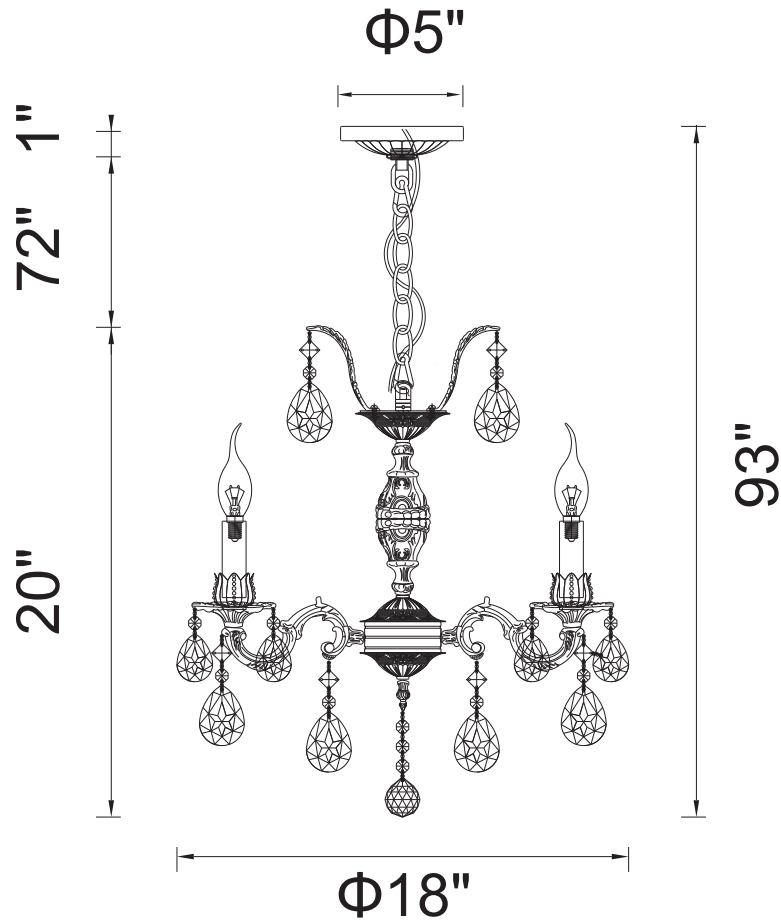

PROJECT: _____

FIXTURE TYPE: _____

LOCATION: _____

CONTACT/PHONE: _____

Item	2039P18AB-5
Collection	BRASS
Finish	Antique Brass
Glass	-----
Crystal	Clear
Input	120V AC,60HZ,AC

Shade	-----
Length/Dia.	18"
Width/Ext.	-----
Height	20"
Maximum	93"
Lumens	-----

Light Source	E12
Bulb Info.	5×60W
Included	-----
Dimmable	Yes
Color	-----
Weight	