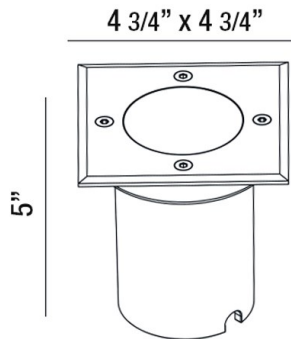

32194, INGROUND,SQUARE,3X1W LED,STAINLESS STL

PRODUCT DETAILS

No.	:	32194-012
Product Color	:	STAINLESS STEEL
Length	:	4.75"
Width	:	4.75"
Height	:	5"
Weight	:	1.7lbs

LIGHT SOURCE DETAILS

Light Source Type	:	INTEGRATED LED
Input Voltage	:	120V
Bulb Voltage	:	120V
Socket Type	:	LED
Total Wattage	:	3W
Total Lumen	:	175lm
Kelvin	:	3000K
CRI	:	80
Dimmable	:	No

Options Available

ITEM NO.	FINISH	SHADE
32194-012	STAINLESS STEEL	

TECHNICAL DETAILS

Driver	:	Electronic driver 120V 50/60Hz
IP Rating	:	67
Location	:	WET
Approval	:	
Title 24	:	Yes
Beam Angle	:	25

PROJECT INFORMATION