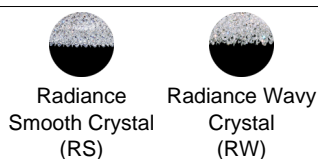

Eclyptix LED

S6336

LINE DRAWING

DESCRIPTION

Starry night. From the pure curved shade of a chandelier erupts a dense shower of crystals, evoking celestial wonder. The harmony of shade and crystal form a gentle, downward light with breathtaking ambiance.

FEATURES

- Built in color temperature adjustability. Switch from 3000K/3500K/4000K.
- Organza overlay fabric shade
- Thin powered aircraft cables provide an ultra clean look for adjustable suspension height.
- Can be mounted on a sloped ceiling.
- Driver concealed within the canopy

CRYSTAL OPTIONS

FINISH OPTIONS

SPECIFICATIONS

Light Source	LED
CRI	90
Dimming	ELV, 0-10V, Triac
Standards	ETL/cETL, Title 24

REPLACEMENT PARTS

S6336SVRSHADE - Silver Shade
S6336WHTSHADE - White Shade

Model	Finish	Crystal	Size	CCT	Weight	Voltage	Wattage	LED Lumens	Delivered Lumens
S6336	- 401	RS RW	36"	3000K/3500K/ 4000K	21lbs	120 VAC	39W	2645	Up To 1469