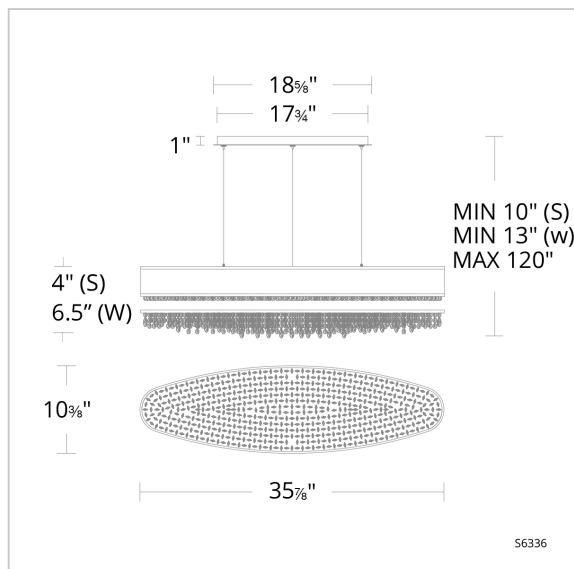

Eclyptix LED

S6336

LINE DRAWING

DESCRIPTION

Starry night. From the pure curved shade of a chandelier erupts a dense shower of crystals, evoking celestial wonder. The harmony of shade and crystal form a gentle, downward light with breathtaking ambiance.

FEATURES

- Built in color temperature adjustability. Switch from 3000K/3500K/4000K.
- Organza overlay fabric shade
- Thin powered aircraft cables provide an ultra clean look for adjustable suspension height.
- Can be mounted on a sloped ceiling.
- Driver concealed within the canopy

CRYSTAL OPTIONS

FINISH OPTIONS

SPECIFICATIONS

Light Source	LED
CRI	90
Dimming	ELV, 0-10V, Triac
Standards	ETL/cETL, Title 24

REPLACEMENT PARTS

S6336SVRSHADE - Silver Shade
S6336WHTSHADE - White Shade

Model	Finish	Crystal	Size	CCT	Weight	Voltage	Wattage	LED Lumens	Delivered Lumens
S6336	- 401	RS RW	36"	3000K/3500K/ 4000K	21lbs	120 VAC	39W	2645	Up To 1469

Example: S6336-401RS1