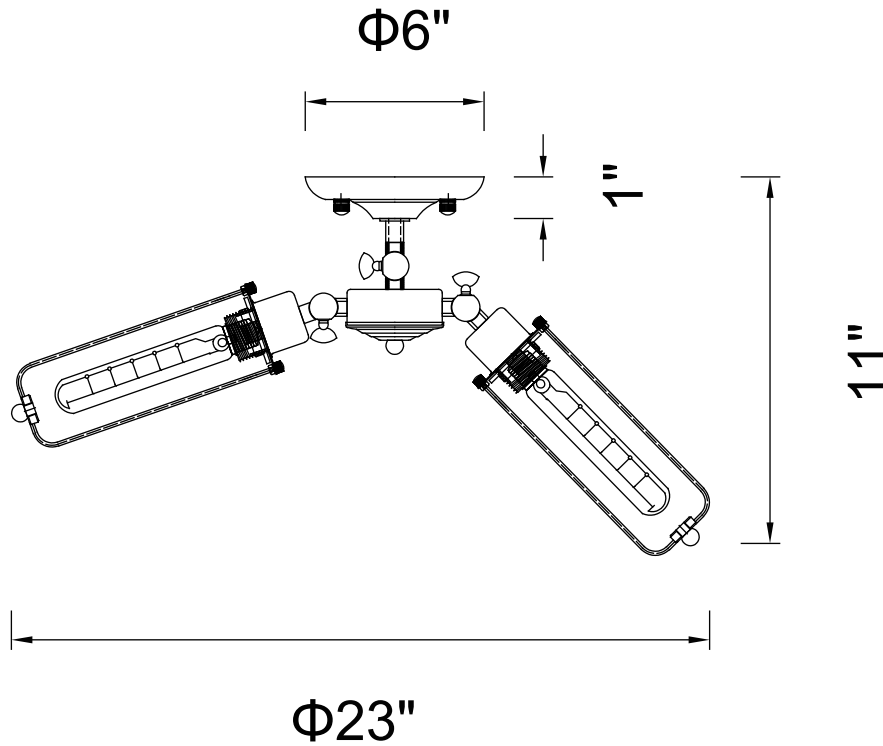

PROJECT: _____

FIXTURE TYPE: _____

LOCATION: _____

CONTACT/PHONE: _____

Item	9624C23-3-101
Collection	BENJI
Finish	Black
Glass	-----
Crystal	-----
Input	120V AC,60HZ,AC

Shade	-----
Length/Dia.	23"
Width/Ext.	-----
Height	11"
Maximum	-----
Lumens	-----

Light Source	E26
Bulb Info.	6×60W
Included	-----
Dimmable	Yes
Color	-----
Weight	-----