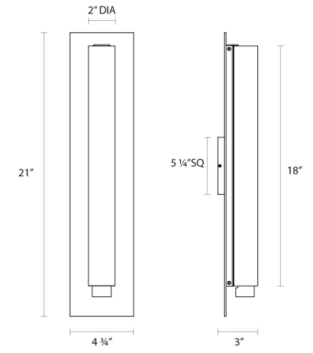

Project:

Tubo Slim LED Panel Sconce Spec Sheet

SKU: 2443.13-DT Learn more at:
<https://sonnemanlight.com/tubo-slim-led-panel-sconce>

Description: Also available as a [Sconce](#) and [Bath Bar](#).

Type #:

Dimensions

Height:	21"
Width:	4.75"
Extends:	3"
Minimum Extension:	3"
Maximum Extension:	3"
Size:	18"
Canopy/Backplate/Base Depth:	4.75
Canopy/Backplate/Base Height:	21

Electrical Specs

Bulb(s) Included?:	Yes
Bulb 1 Type:	Integral LED
Input Voltage:	120VAC
Wattage:	13
Initial Lumens:	900
Delivered Lumens:	679
Color Temperature:	3000K
CRI:	90
Power Supply Type:	Transformer
Power Supply Quantity:	1
Power Supply Location:	Outlet Box
Dimming Type:	ELV
Bulb Max Wattage:	13

Installation

Installation:	Licensed electrician required
Installation Orientation:	Horizontal

Shipping

Carton 1 L x W x H:	27" X 7" X 7"
Carton 1 Gross Weight:	7 LBS
Fixture Weight:	7

Shade

Shade 1 Material:	Tubular Etched Glass
-------------------	----------------------