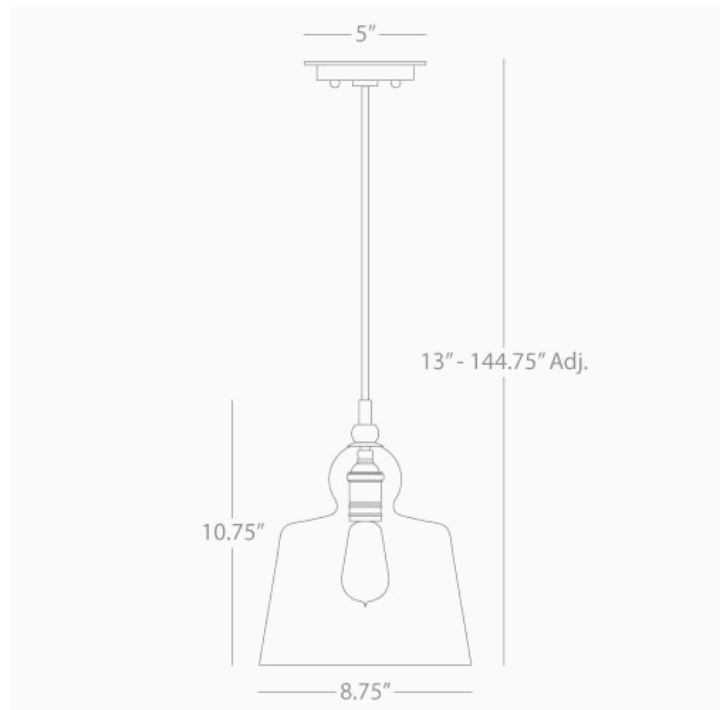

ALBERT

S746

Pendant

1 - 100W Max.

Bulb Type: A

Direct Wire

Polished Nickel Finish

Clear Glass Shade

Susp. Hardware: 12ft. Black Fabric Wrapped Cord

Ships with 1-40W Filament Bulb

FINISH OPTION:

P746 - Patina Nickel

Z746 - Deep Patina Bronze

**** Available for Quick SHIP ****