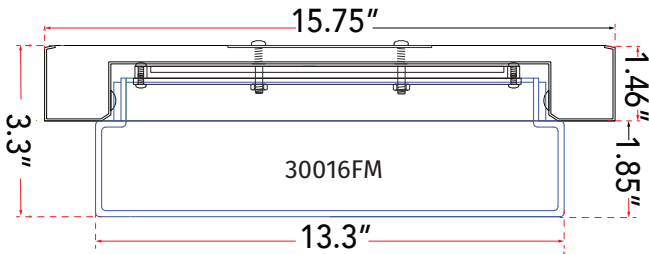

ABRA MODEL **30016FM-BN**

**16" Stepped Opal Glass Flushmount with High Output Dimmable LED**

FAMILY NAME **Step**

UPC **00858083007559**

FIXTURE MATERIAL				FIXTURE DIMENSIONS IN INCHES										
Frame Material	Finishes Available	Diffuser Type	Diffuser Finish	Diameter	Height	o.a.h	Width	Length	Ext	Weight	ADA	Location	Rating	Compliance
Metal	BN-Brushed Nickel BZ-Bronze, CH-Chrome	Glass	Opal	15.75	3.3	3.3				9.5		Ceiling Mount only	Damp Location	cETLus T-24
LAMPING										Compatible Dimmers		Junction Box Type		SUPPLIED
Lamp Type	Lamp qty	Wattage	Max Wattage	Base	Kelvin	CRI	Initial Lumen's	Delivered Lumen's	Voltage			Standard 4 x 4 Octagon Box		
LED	1	29w	22w	Solid State Module	3000k	90+	2456	1726 estimated	120v					
SPECIAL NOTES														