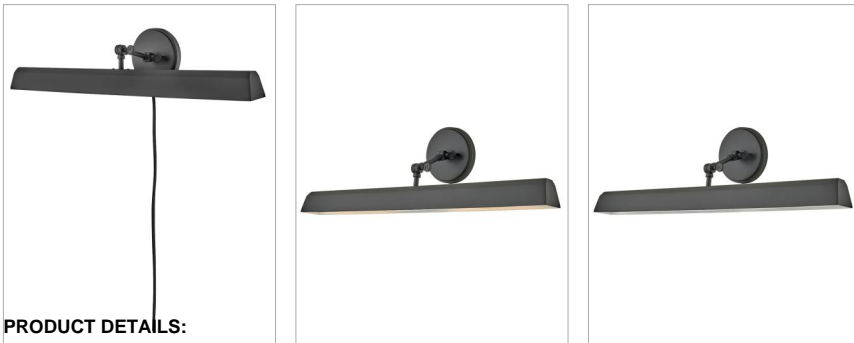

ARTI

47095BK

LARGE ADJUSTABLE ACCENT LIGHT

The perfect fixture for any space, Arti embodies simple elegance with its functional, streamlined design. Offering a robust lineup of fixture silhouettes, every aspect of the Arti family is adorned with practical features for a seamless integration into any room.

DETAILS	
FINISH:	Black
MATERIAL:	Steel
DIMMABLE:	YES, WITH DIMMABLE LAMP (NOT INCLUDED)

DIMENSIONS	
WIDTH:	30"
HEIGHT:	7.3"
WEIGHT:	5.5lb
BACK PLATE:	6" Dia.
EXTENSION:	7.3"
TOP TO OUTLET:	3"

LIGHT SOURCE	
LIGHT SOURCE:	Socketed
WATTAGE:	2-10w Med. LED, 60 Equiv.
VOLTAGE:	120v

SHIPPING	
CARTON LENGTH:	33.1
CARTON WIDTH:	10
CARTON HEIGHT:	9.1
CARTON WEIGHT:	7.2

PRODUCT DETAILS:

- Suitable for use in dry (indoor) locations as defined by NEC and CEC. Meets United States UL Underwriters Laboratories & CSA Canadian Standards Association Product Safety Standards.
- This fixture can be hardwired or mounted with an included 96" plug-in cord.
- Fully adjustable up or down
- Optional cord covers are available. Pack of two 12" covers – 6938 BK
- Merging the best of traditional and modern elements with a sophisticated and streamlined look
- All dimensions listed are as shown