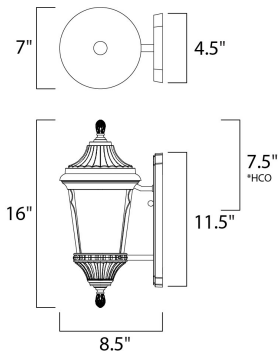

PRODUCT DESCRIPTION

Odessa Cast is a traditional, early American style, energy saving collection from Maxim Lighting International in Espresso finish with Latte glass.

MEASUREMENTS

DIMENSION : 7" W x 16" H x 8.5" Ext
BACK PLATE : 4.5" W x 11.5" H x 7.5" HCO
HANGING WEIGHT : 3.3 lb

LAMPING

INPUT VOLTAGE : 120V
LUMENS : 0 Rated
BULB : 1 x 60W Incandescent E26 Medium , 60W Total
BULB INCLUDED : (Not Included)
DIMMABLE : Yes

FINISHES OPTION

Espresso

GLASS

Latte LT

MATERIAL

Die Cast Aluminum

RATINGS

cULus
Wet Location

ADDITIONAL

RATED LIFE 2500 Hours
OPERATING TEMPERATURE:
-20°C (-4°F), 40°C (104°F)

Always consult a qualified electrician before installing any lighting product.