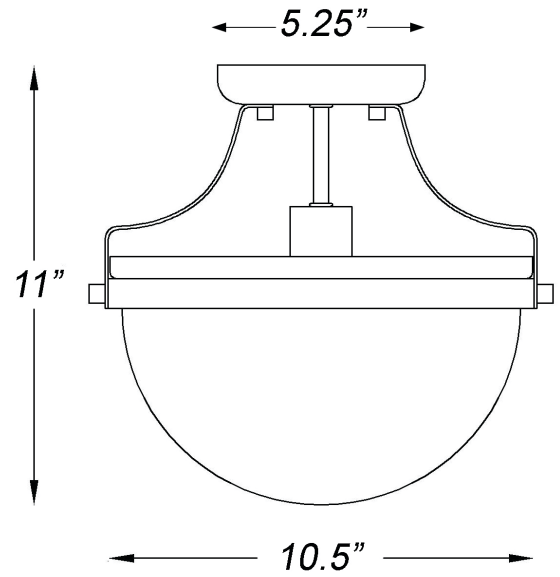

IN60099PN

QUINN 1-LIGHT FLUSH MOUNT

Description:	Quinn 1-light flush mount
Finish:	Polished nickel
Dimensions:	10.5" dia. x 11" H
Bulbs:	1-100w Med.
Certification:	UL / damp location
Material:	Steel

Shade:	Glass
Glass:	Clear wavy
Canopy Dimensions:	5.25" dia.
Chain/Wire:	NA
Additional Finishes:	Oil-rubbed bronze. matte black, antique brass