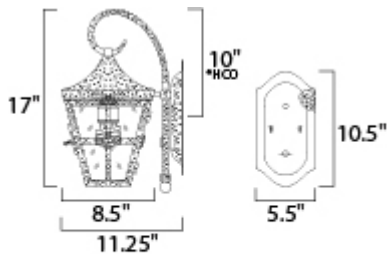

PRODUCT DESCRIPTION

Castille EE is a traditional, early American style collection from Maxim Lighting International in Country Forge finish with Seedy glass.

*Height from center of outlet to the top of the fixture

MEASUREMENTS

DIMENSION : 8.5" W x 17" H x 11.25" Ext
 BACK PLATE : 5.5" W x 10.5" H x 10" HCO
 HANGING WEIGHT : 7.7 lb

LAMPING

INPUT VOLTAGE : 120V
 LUMENS : 1,355 Rated
 BULB : 1 x 18W Fluorescent GU24 , 18W Total
 BULB INCLUDED : (Included)
 DIMMABLE : No
 COLOR_TEMP : 2700K