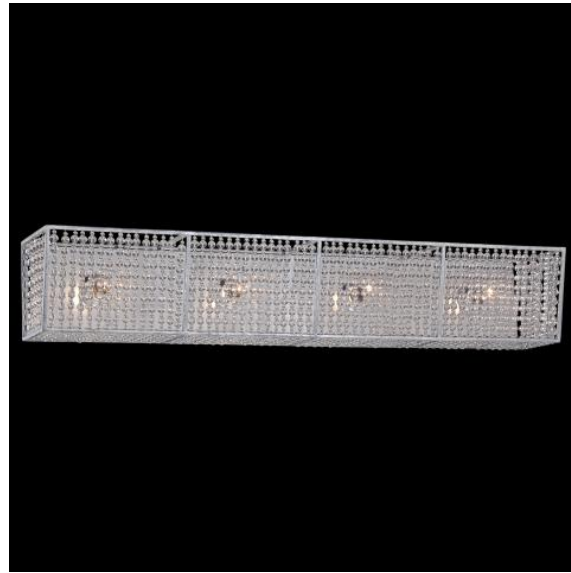

METROPOLITAN[®] LIGHTING FIXTURE CO.

Item #: N2734-598	UPC Code: 840254044531
Product Family Name: Saybrook	Finish: Catalina Silver with Glass Beads
Category: Bath	Category Type: Bath
Certification E212492	
Patents	
Notes:	

Image File Name:
N2734-598--
1422526738.jpg

MEASUREMENTS

Width: 32.5	Length: 6	Height: 6	Extension: 5.5
Height Adjustable: No	Min Overall Height:	Max Overall Height:	Slope: No
Wire Length: 7	Chain Length:	Safety Cable Included: No	Net Weight: 10.76
Canopy Width: 30.00	Canopy Height: 5.13	Canopy Length:	
Backplate Width:	Backplate Height:	Center to Top: 3.00	Center to Bottom: 3.00

SHADE / GLASS

Description:	Material:	
Part No.:	Quantity:	
Width:	Height:	Length:

LAMPING

No. of Bulbs: 4	Light Type: G16.5, Cand			
Max Bulb Wattage: 60	Socket: E12, Candelabra			
Dimmable: No	Ballast:	Rated Life Hours:	Photocell Included: N	Lamps Included: No
Lamp Included: No	Color Temp.:	CRI:	Initial Lumens:	Delivered Lumens: