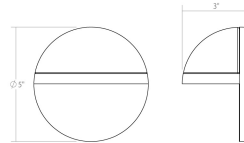

Project:

Mezza Vetra LED Sconce Spec Sheet

SKU: 7471.98-WL Learn more at:
<https://sonnemanlight.com/mezza-vetro-led-sconce>

Description: A white glass half dome on a circular disc integrates harmonious geometry across volume and plane, radiating light in full circumference. Also available as a [Mezza Cupola LED Sconce](#).

Type #:

Dimensions

Extends:	3"
Minimum Extension:	3
Maximum Extension:	3
Diameter:	5"
Canopy/Backplate/Base:	5"
Size:	5"

Electrical Specs

Bulb(s) Included?:	Yes
Bulb 1 Type:	Integral LED
Bulb Quantity:	1
Input Voltage:	120VAC
Wattage:	8
Initial Lumens:	950
Delivered Lumens:	600
Color Temperature:	3000K
CRI:	90
Power Supply Type:	Driver
Power Supply Quantity:	1
Power Supply Location:	Outlet Box
Dimming Type:	TRIAC/ELV
Bulb Max Wattage:	8

Installation

Installation:	Licensed electrician required
Installation Orientation:	Vertical

Shipping

Carton 1 L x W x H:	9" X 9" X 7"
Carton 1 Gross Weight:	3 LBS
Fixture Weight:	2

Shade

Shade 1 Material:	White Glass
-------------------	-------------