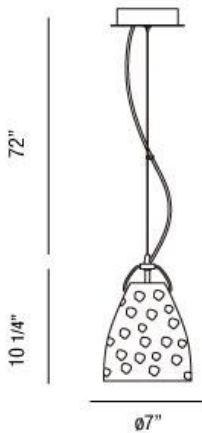

AMERO, 7" ROUND PENDANT

PRODUCT DETAILS

No.	:	22899-033
Product Color	:	CHROME
Product Material	:	METAL
Shade / Accent Colour	:	AMBER
Shade / Accent Material	:	HAND-BLOWN GLASS
Diameter	:	7"
Height	:	10.25"
Overall Height	:	83.75"
Weight	:	6.6lbs

LIGHT SOURCE DETAILS

Number of Bulbs	:	1
Light Source	:	Incandescent
Light Source Type	:	A19
Input Voltage	:	120V
Bulb Voltage	:	120V
Socket Type	:	E26
Wattage	:	60W
Total Wattage	:	60W
Bulb Included	:	No
Dimmable	:	Yes

Options Available

ITEM NO.	FINISH	SHADE
22899-019	CHROME	CLEAR
22899-033	CHROME	AMBER

TECHNICAL DETAILS

Light Direction	:	Down
Hanging Support Type	:	AIRCRAFT CABLE
Hanging Support Length	:	72"
Canopy / Backplate Height	:	1"
Canopy / Backplate Dia.	:	4.75"
Adjustable Lamp Head	:	No
Approval	:	