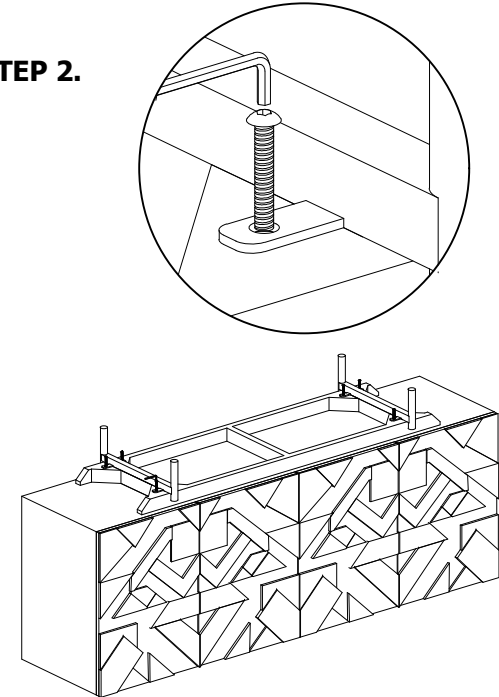

PARTS AND HARDWARE.

PARTS LIST

NO.	DESCRIPTION	IMAGE	QTY
P1	STRUCTURE		1
P2	METAL LEG		2
P3	MARBLE		2

HARDWARES LIST

NO.	DESCRIPTION	IMAGE	QTY
H1	ALLEN BOLT		8
H2	ALLEN KEY		1

NOTES.

Thank you for purchasing this quality product! Be sure to check all packing material carefully for small part that may have come loose inside the carton during shipping.

CAUTION: The item is heavy, assembly should be performed by two people.

STEP 1.

STEP 2.

STEP 3.

STEP 4.