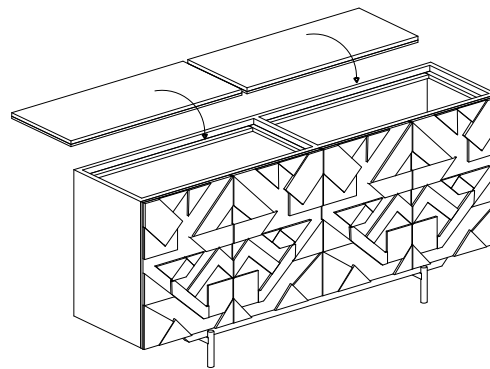

PARTS AND HARDWARE.

PARTS LIST

NO.	DESCRIPTION	IMAGE	QTY
P1	STRUCTURE		1
P2	METAL LEG		2
P3	MARBLE		2

HARDWARES LIST

NO.	DESCRIPTION	IMAGE	QTY
H1	ALLEN BOLT		8
H2	ALLEN KEY		1

NOTES.

Thank you for purchasing this quality product! Be sure to check all packing material carefully for small part that may have come loose inside the carton during shipping.

CAUTION: The item is heavy, assembly should be performed by two people.

STEP 1.

STEP 2.

STEP 3.

STEP 4.