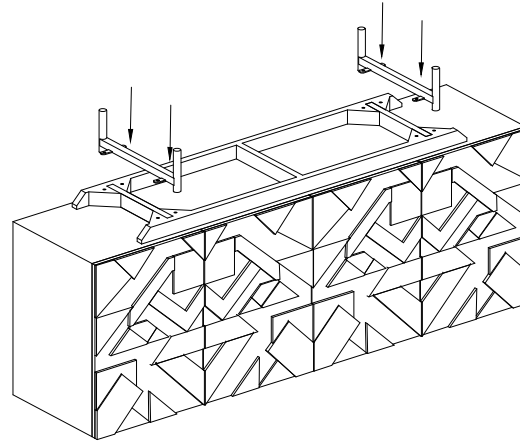

PARTS AND HARDWARE.

PARTS LIST

NO.	DESCRIPTION	IMAGE	QTY
P1	STRUCTURE		1
P2	METAL LEG		2
P3	MARBLE		2

HARDWARES LIST

NO.	DESCRIPTION	IMAGE	QTY
H1	ALLEN BOLT		8
H2	ALLEN KEY		1

NOTES.

Thank you for purchasing this quality product! Be sure to check all packing material carefully for small part that may have come loose inside the carton during shipping.

CAUTION: The item is heavy, assembly should be performed by two people.

STEP 1.