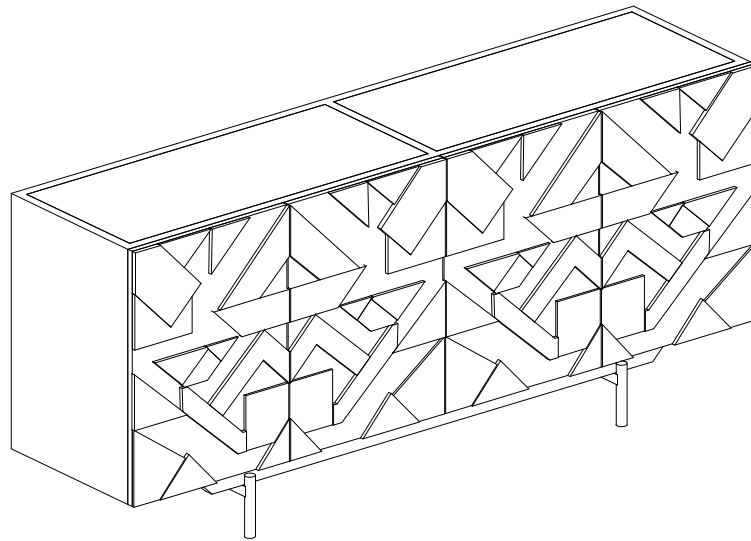

MOE'S

home collection

ASSEMBLY INSTRUCTIONS.

KATTAN SIDEBOARD

VE-1095-02

THANK YOU FOR YOUR PURCHASE!

PARTS AND HARDWARE.

PARTS LIST

NO.	DESCRIPTION	IMAGE	QTY
P1	STRUCTURE		1
P2	METAL LEG		2
P3	MARBLE		2

HARDWARES LIST

NO.	DESCRIPTION	IMAGE	QTY
H1	ALLEN BOLT		8
H2	ALLEN KEY		1

NOTES.

Thank you for purchasing this quality product! Be sure to check all packing material carefully for small part that may have come loose inside the carton during shipping.