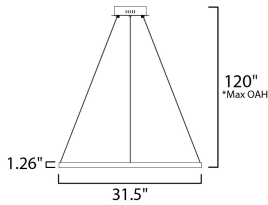

MEASUREMENTS

- DIMENSION : 31.5" L x 31.5" W x 1.25" H
- MAX OAH : 123" OAH
- CANOPY : 8.25" W x 2" H x 8.25" L
- HANGING WEIGHT : 4.4 lb

LAMPING

- INPUT VOLTAGE : 120V
- LUMENS : 2,450 Rated (1,000 Del.)
- BULB : 1 x 35W LED PCB Integrated , 35W Total
- BULB INCLUDED : (Integrated)
- DIMMABLE : Bluetooth Triac & ELV
- CRI : 90 CRI
- COLOR_TEMP : 2700-6000K