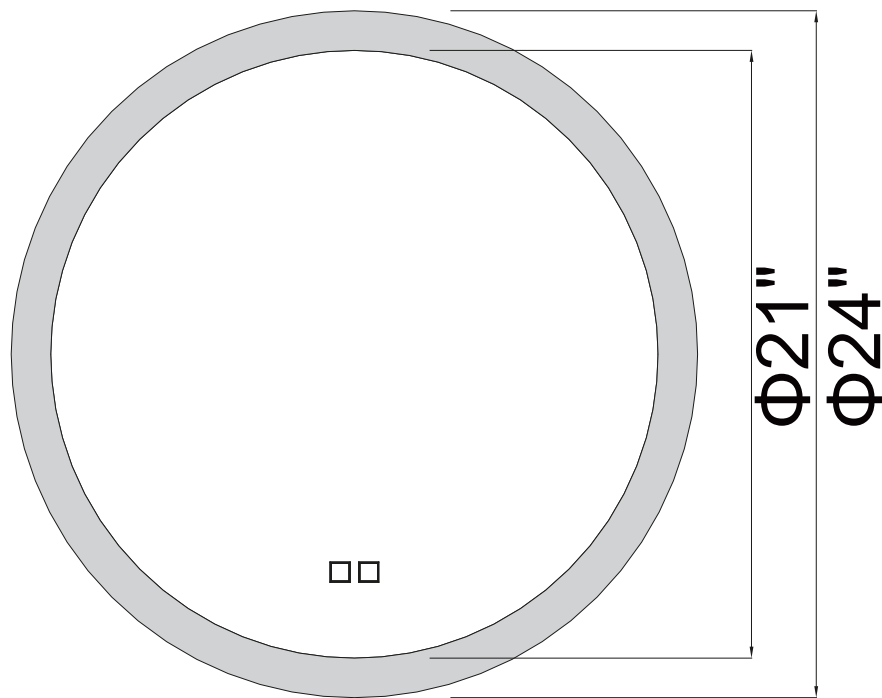

PROJECT: \_\_\_\_\_

FIXTURE TYPE: \_\_\_\_\_

LOCATION: \_\_\_\_\_

CONTACT/PHONE: \_\_\_\_\_

**Mirror can not turn on/off from a wall switch**

Item	1235W24
Collection	ARMANNO
Finish	White
Glass	-----
Crystal	-----
Input	120V AC,60HZ,AC

Shade	-----
Length/Dia.	24"
Width/Ext.	2"
Height	24"
Maximum	-----
Lumens	832

Light Source	LED
Bulb Info.	16W
Included	-----
Dimmable	Yes
Color	3000K,4000K,6000K
Weight	19 lb