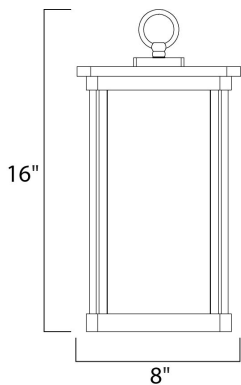

**MEASUREMENTS**

DIMENSION : 8" L x 8" W x 16" H  
HANGING WEIGHT : 8.14 lb

**LAMPING**

INPUT VOLTAGE : 120V  
LUMENS : 1,100 Rated  
BULB : 1 x 12W LED E26 Medium , 12W Total  
BULB INCLUDED : (Included)  
DIMMABLE : Triac CL  
CRI : 90+ CRI  
COLOR\_TEMP : 3000K