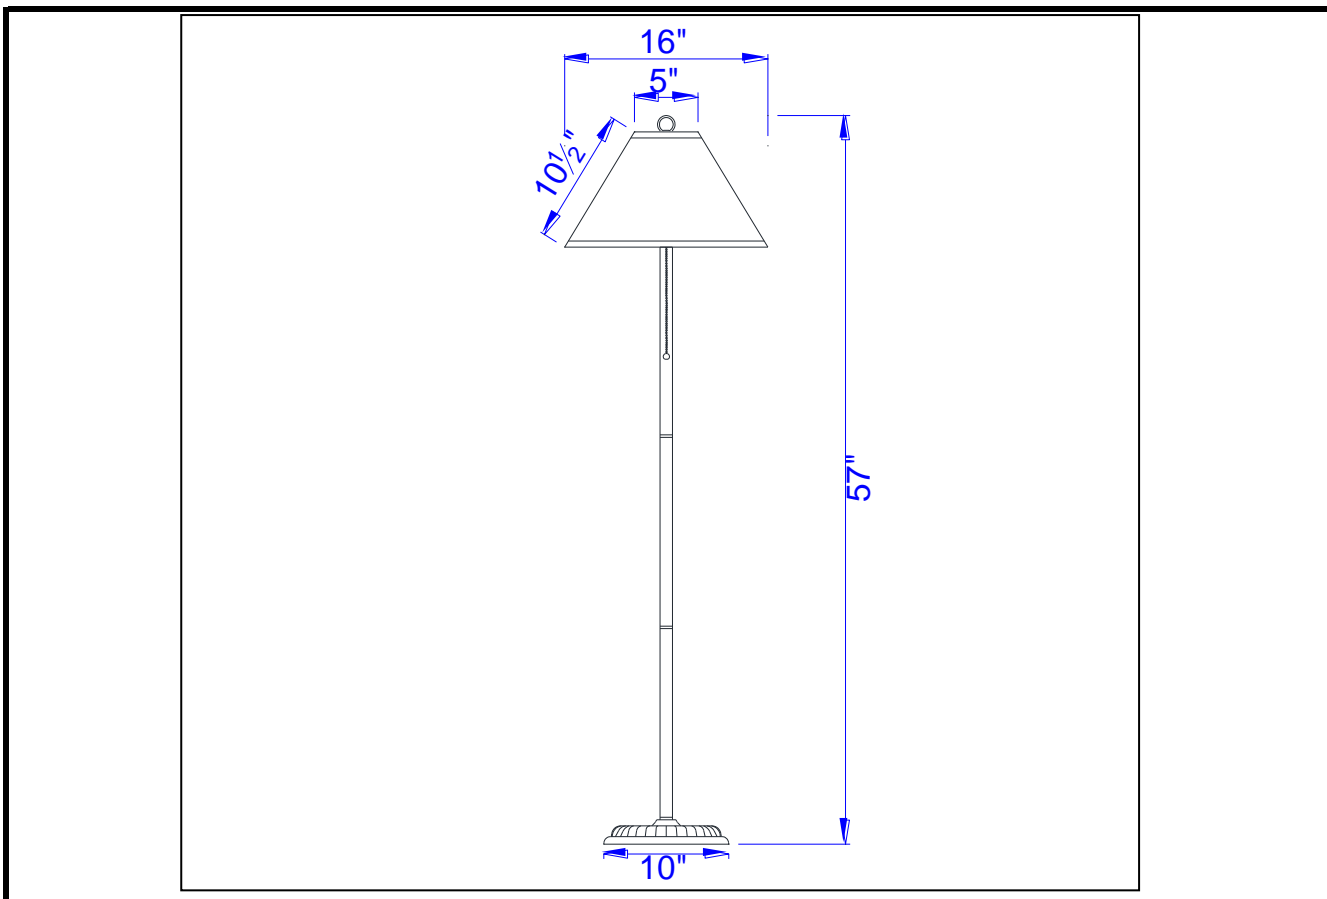

Project: _____

Catalog No.: _____

Lamp/Wattage: _____

Model No: BO-904FL-OW

Description: Candlestick Floor Lamp with Pull-chain Switch

Material: Metal

Finish : Black/Rust

Height: 57"

Base Width: 10"

Wattage : 100W

Socket : Medium Base (E27)

Switch: On/off

Bulb: Incandescent, CFL

Wire Length: 6'

Wire Color: Black

Shade No: SH-1026-OW

Material: Paper

Shade size: 5"x16"x10 1/2"

Certificate : 