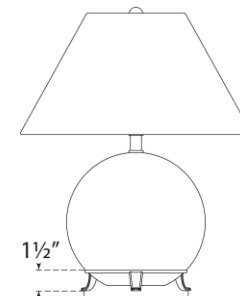

TEAR SHEET

Price Small Table Lamp

Item # MF 3902ALB-L

Designer: Marie Flanigan

Height: 19.25"

Width: 16"

Base: 7" Round

Finishes: ALB

Shade Treatments: L

Shade Details: 6.5" x 15.5" x 10"

Socket: E26 Dimmer

Wattage: 15 LED A19

Weight: 40 Pounds

Note: UL Only

Top View

Side View