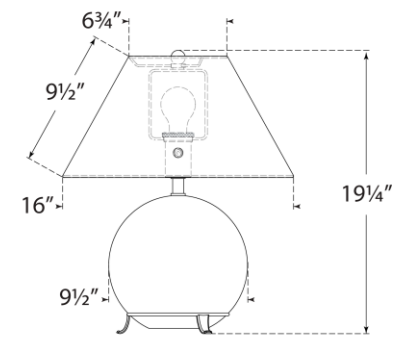

TEAR SHEET

Price Small Table Lamp

Item # MF 3902ALB-L

Designer: Marie Flanigan

Height: 19.25"

Width: 16"

Base: 7" Round

Finishes: ALB

Shade Treatments: L

Shade Details: 6.5" x 15.5" x 10"

Socket: E26 Dimmer

Wattage: 15 LED A19

Weight: 40 Pounds

Note: UL Only

Top View

Side View