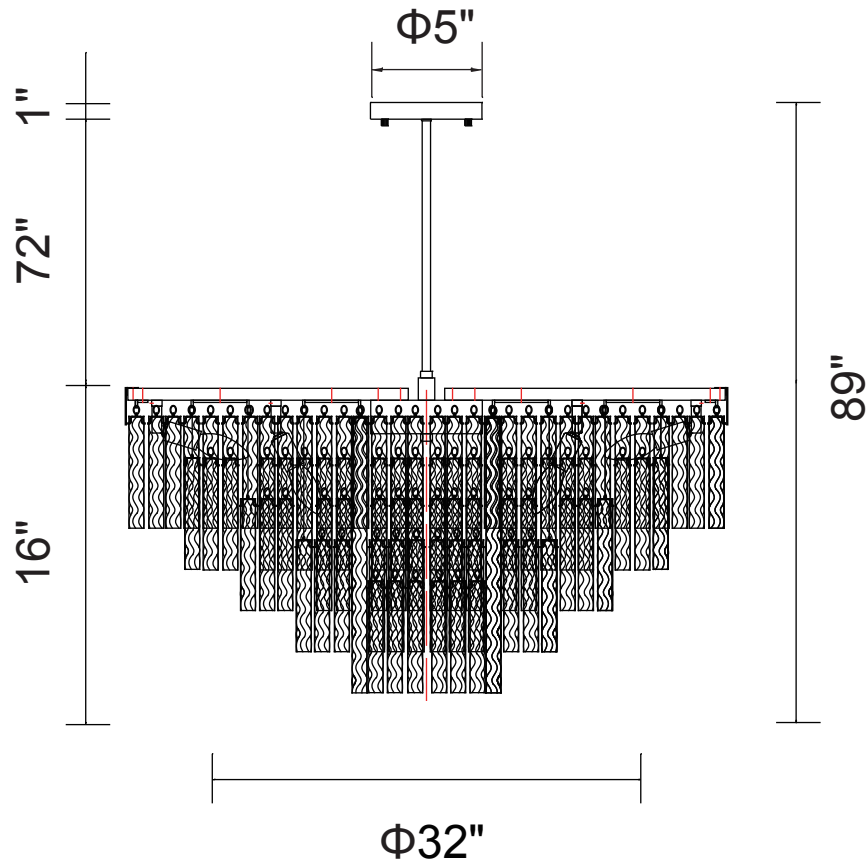

PROJECT: _____

FIXTURE TYPE: _____

LOCATION: _____

CONTACT/PHONE: _____

Item	5695P32-12-601
Collection	CARLOTTA
Finish	Chrome
Glass	Clear
Crystal	-----
Input	120V AC,60HZ,AC

Shade	-----
Length/Dia.	32"
Width/Ext.	-----
Height	16"
Maximum	89"
Lumens	-----

Light Source	E12
Bulb Info.	12x60W
Included	-----
Dimmable	Yes
Color	-----
Weight	