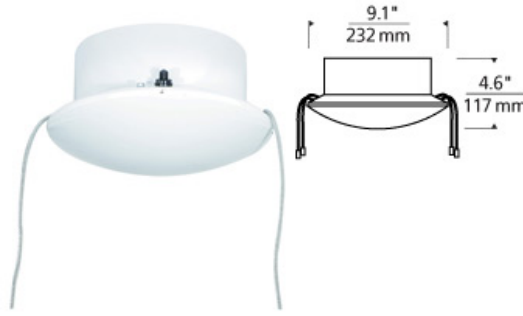

K A B L E L I T E

Kable Lite Surface Transformer-600W 24V Mag

DESCRIPTION

This single-feed surface transformer converts standard 120 volt line-voltage to 24 volts to provide the necessary voltage for powering a Kable Lite system. It can power lamps totaling up to 600 watts. The transformer is concealed inside a decorative housing with a fast-acting secondary circuit breaker that will safely turn off the system should a short occur. Once the short has been removed the breaker can be reset.

INSTALLATION

This product can mount to either a 4" square electrical box with round plaster ring or an octagon electrical box (not included).

OTHER

Black and white finish have chrome feeds. The shortest rigid standoff that can be used with this surface transformer is the 5" rigid post standoff (sold separately). This surface transformer may be plugged in with the addition of a Plug Option, a 16' cord with plug (sold separately). 24 volt transformers require the use of 24 volt lamps.

WEIGHT

20.4lb / 9.25kg ±

ORDERING INFORMATION

700SRT6024D FINISH

- Z ANTIQUE BRONZE
- B BLACK
- C CHROME
- S SATIN NICKEL
- W WHITE

TECH LIGHTING®

7400 Linder Avenue
Skokie, Illinois 60077

T 847.410.4400
F 847.410.4500

Tech Lighting, L.L.C.

700SRT6024D _____

FIXTURE TYPE: _____

JOB NAME: _____

NOTES: _____

_____

_____

©2014 Tech Lighting, L.L.C. All Rights Reserved. The "Tech Lighting" graphic is a registered trademark of Tech Lighting, L.L.C. Tech Lighting reserves the right to change specifications for product improvements without notification.