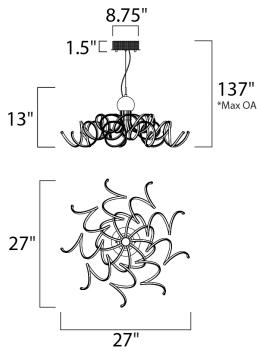

**PRODUCT DESCRIPTION**

This contemporary collection features a cork screw configuration of Polished Chrome metal surrounding bands of 3000K LED. This eclectic approach to lighting design is sure to please those looking for a unique source of light.

\*max overall height of fixture

**MEASUREMENTS**

- DIMENSION : 29" L x 29" W x 13" H
- MAX OAH : 137" OAH
- CANOPY : 10" W x 2" H x 10" L
- HANGING WEIGHT : 17.2 lb

**LAMPING**

- INPUT VOLTAGE : 120V
- LUMENS : 5,880 Rated (4,440 Del.)
- BULB : 9 x 9.36W LED PCB Integrated , 84W Total
- BULB INCLUDED : (Integrated)
- DIMMABLE : Triac CL
- CRI : 80+ CRI
- COLOR\_TEMP : 3000K