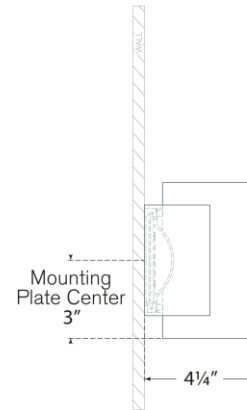

TEAR SHEET

Nella Small Oblong Sconce

Item # ARN 2442BLK

Designer: AERIN

Height: 6"

Width: 11"

Extension: 4.25"

Backplate: 4.25" x 11" Rectangle

Finishes: BLK, HAB/BLK, HAB/PW

Socket: Dedicated LED

Wattage: 15w (1300lm)

Note: UL Only

Top View

Side View

Front View