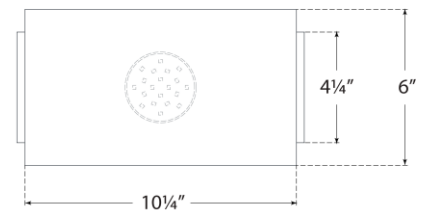

TEAR SHEET

Nella Small Oblong Sconce

Item # ARN 2442BLK

Designer: AERIN

Height: 6"

Width: 11"

Extension: 4.25"

Backplate: 4.25" x 11" Rectangle

Finishes: BLK, HAB/BLK, HAB/PW

Socket: Dedicated LED

Wattage: 15w (1300lm)

Note: UL Only

Top View

Side View

Front View