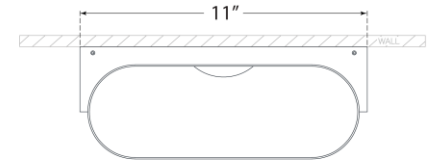

TEAR SHEET

Nella Small Oblong Sconce

Item # ARN 2442BLK

Designer: AERIN

Height: 6"

Width: 11"

Extension: 4.25"

Backplate: 4.25" x 11" Rectangle

Finishes: BLK, HAB/BLK, HAB/PW

Socket: Dedicated LED

Wattage: 15w (1300lm)

Note: UL Only

Top View

Side View

Front View