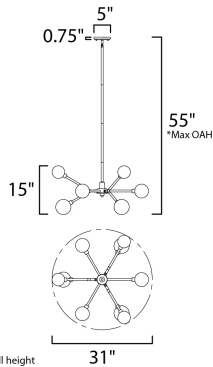

LAMPING

INPUT VOLTAGE : 120V
LUMENS : 4,050 Rated
BULB : 9 x 4W LED G9 , 36W Total
BULB INCLUDED : (Included)
DIMMABLE : Triac CL
CRI : 90+ CRI
COLOR_TEMP : 3000K

*max overall height

Always consult a qualified electrician before installing any lighting product.